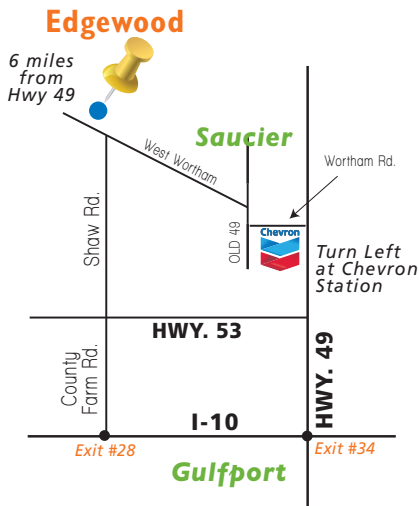

# EDGEWOOD

SAUCIER, MS

PHASE II

228-875-0002 | 1-877-8-WESTIN  
WestinHomes.com

LOCATION MAP:

NOTE: Dimensions are approximate and subject to change.  
Prices and amenities are subject to change without notice.  
Homesites subject to availability.