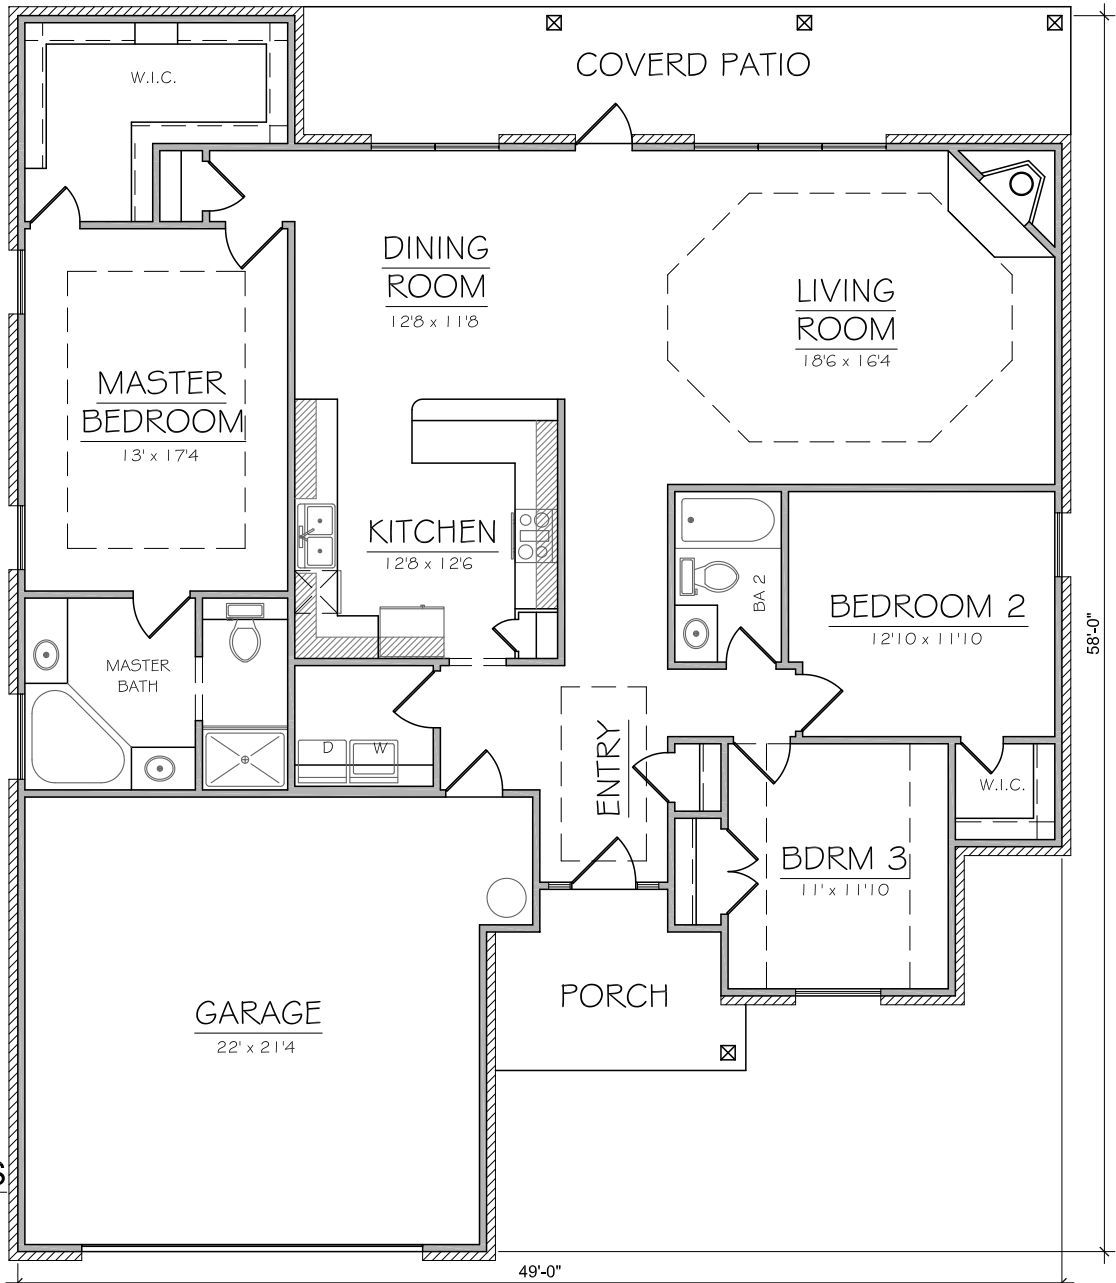

SQUARE FOOTAGES	
HEATED:	1738
GARAGE:	493
SLAB:	2609