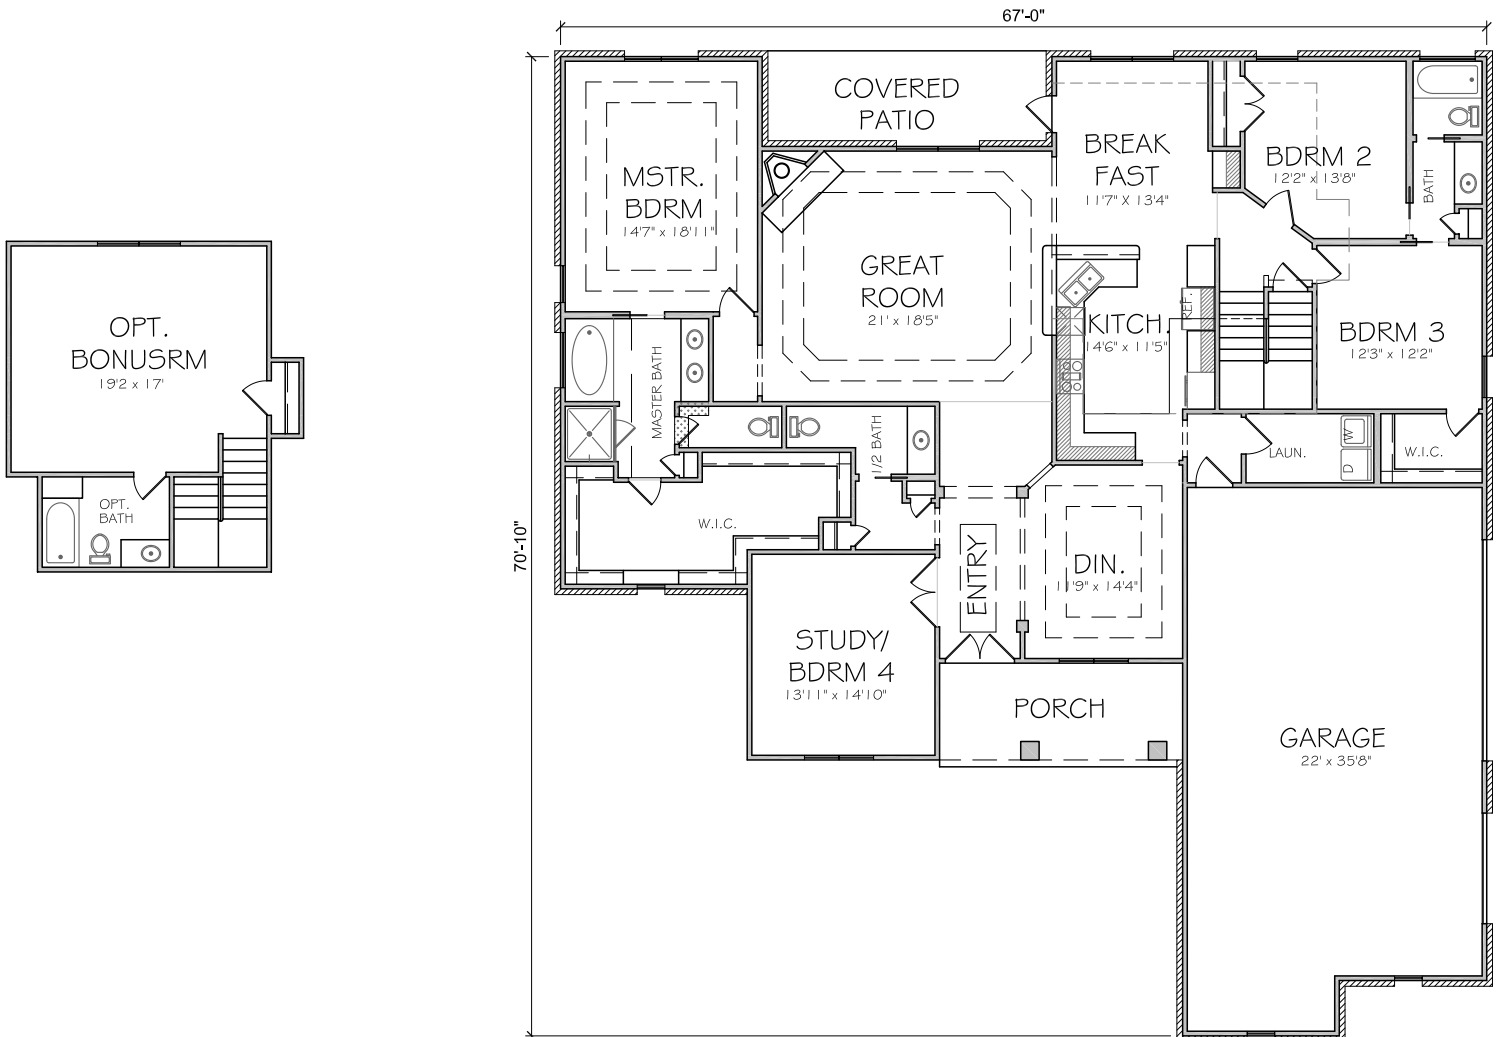

### THE DELANEY

HEATED AREA: 2553 S.F.  
OPT. BONUS: 398 S.F.

Plans, prices, dimensions, features, specifications, materials and availability of homes or communities are subject to change without notice or obligation.