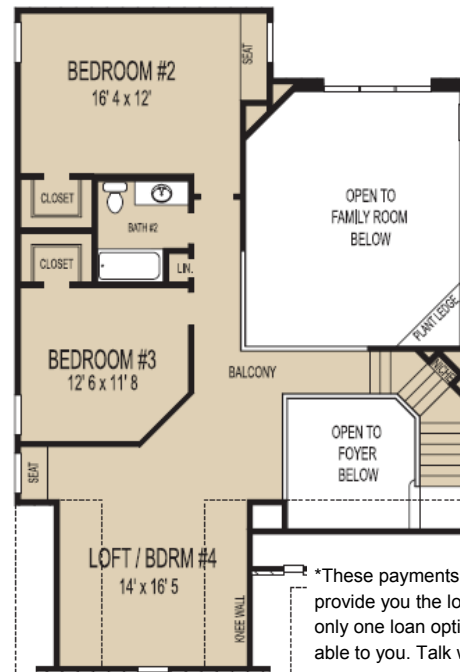

Riviera Plan-2516 Heated Sq. Ft.
3 or 4 Bedrooms, 2.5 Baths

\$1312 per month!

Artist rendering only & subject to change.
*Finials and stone façade are upgrades.

*These payments are the loan that will provide you the lowest payments. This is only one loan option. All others are available to you. Talk with Lender.