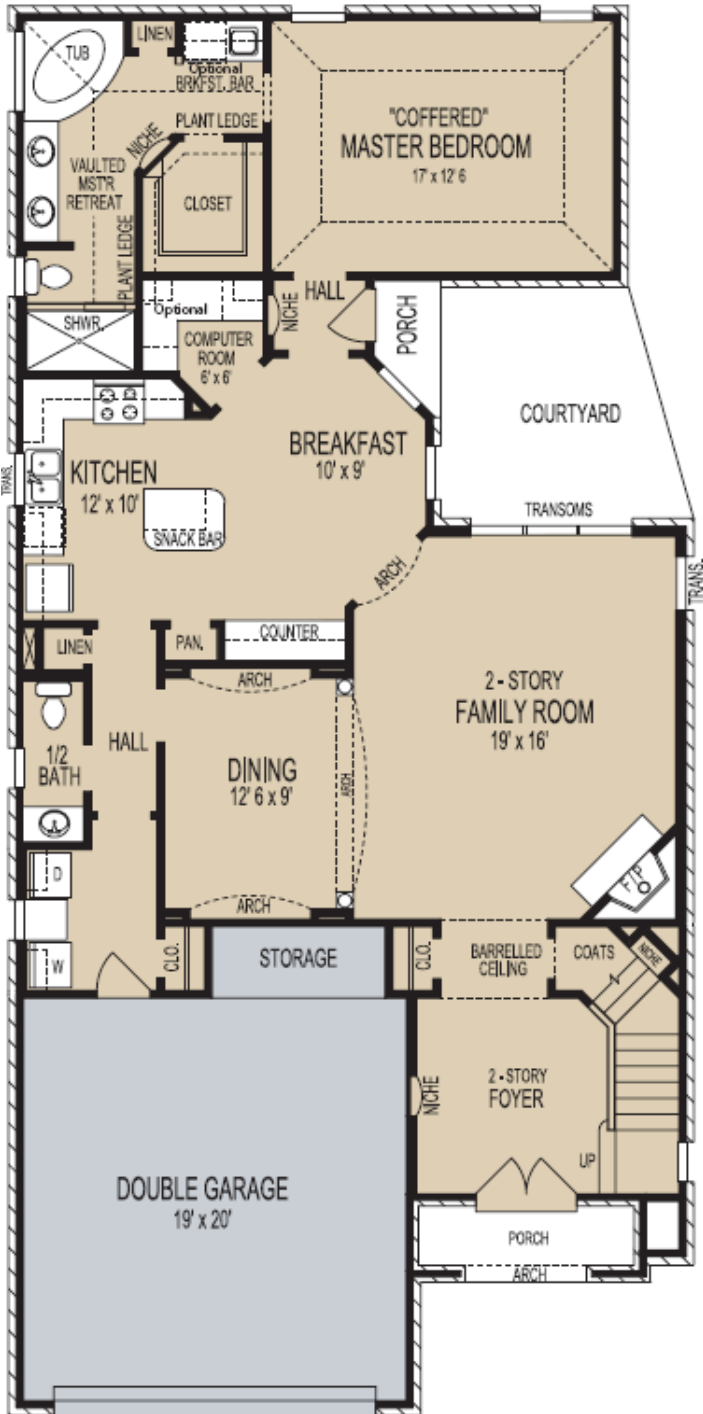

Riviera Plan-2516 Heated Sq. Ft.
3 or 4 Bedrooms, 2.5 Baths

\$1312 per month!

Artist rendering only & subject to change.
*Finials and stone façade are upgrades.

*These payments are the loan that will provide you the lowest payments. This is only one loan option. All others are available to you. Talk with Lender.