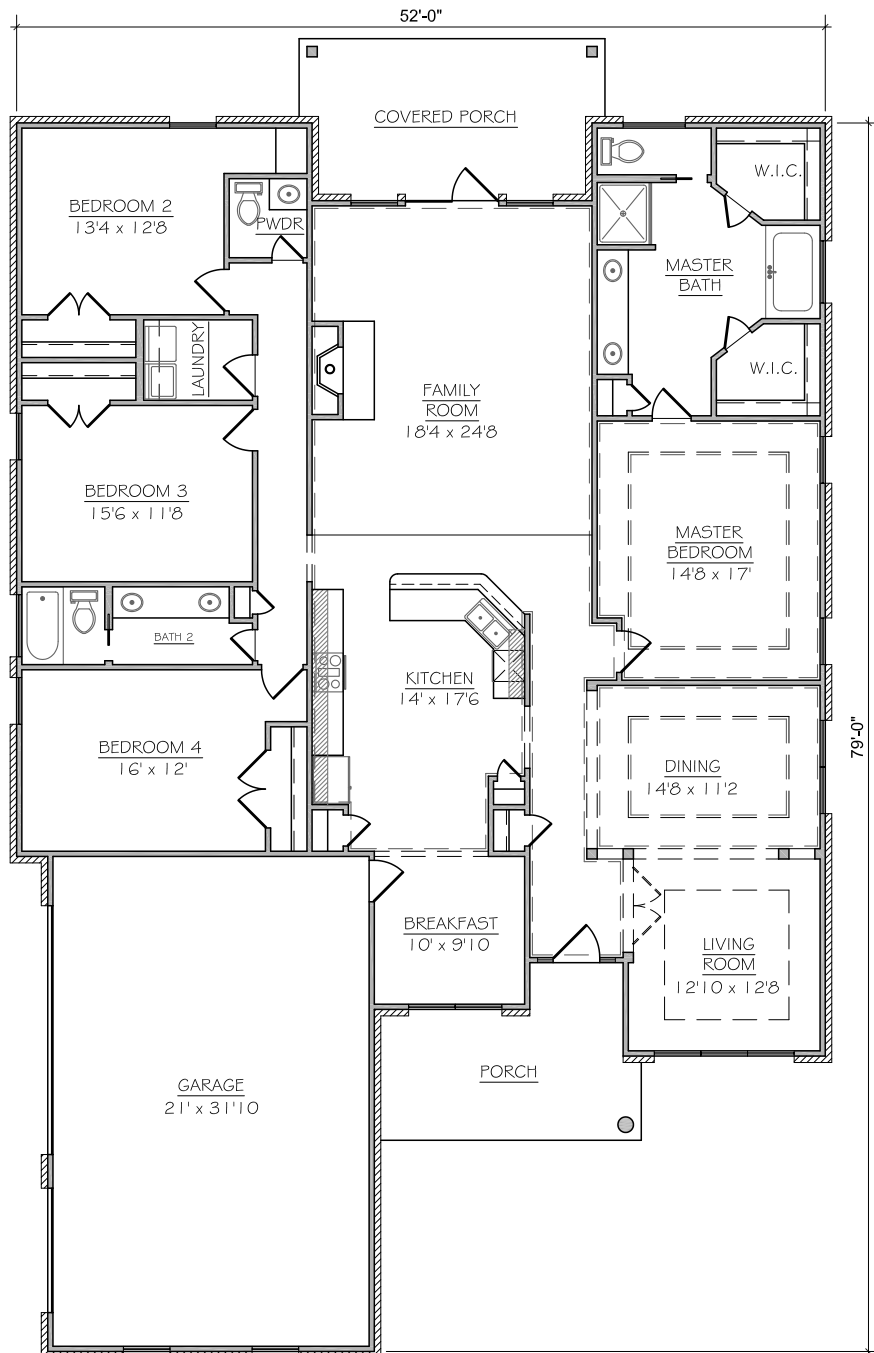

THE HAMPTON PALMETTO POINTE

SQUARE FOOTAGES

HEATED: 2575
GARAGE: 469
SLAB: 3447