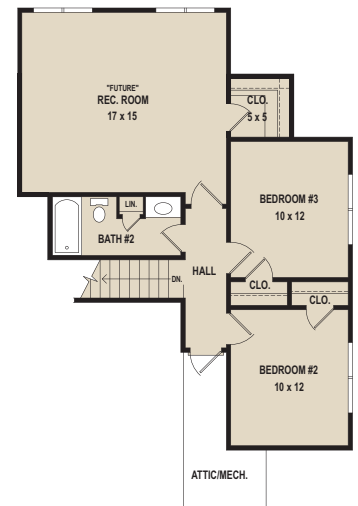

Laurelbrook Series

The Ashton Plan

1,777 Heated Square Feet + 317 Future
 3 Bedroom
 2.5 Baths

Artist rendering only and subject to change.
 *Stone facade is an upgrade

To find out how easy it is to build your new Westin Home, go to:
www.EasyBuild.us