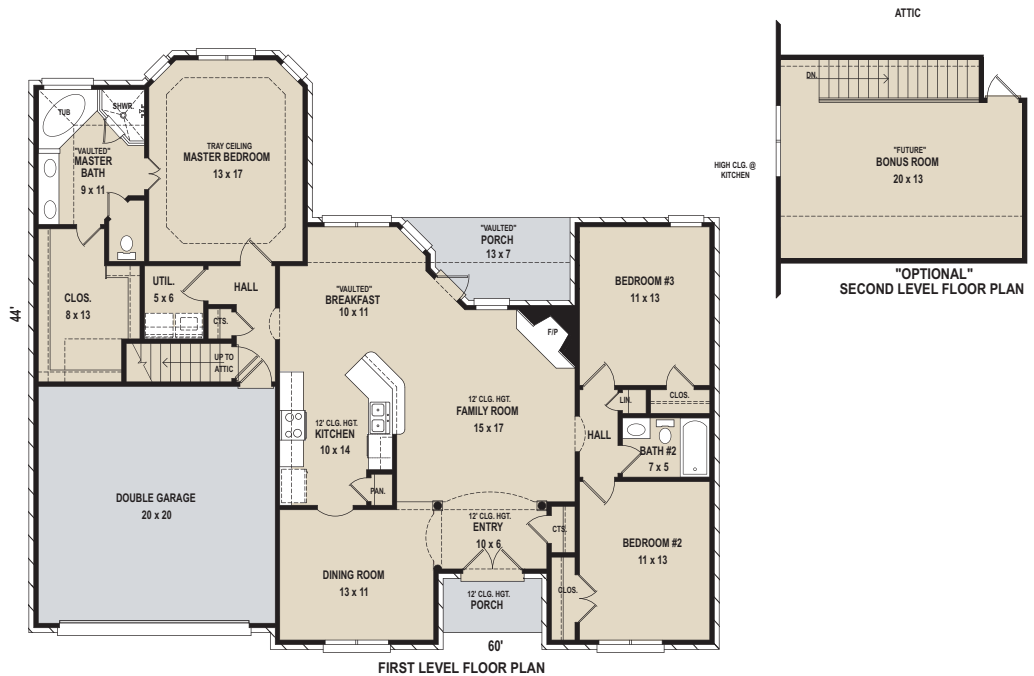

662-890-5585 | 1-866-875-0002 | WestinHomes.com

Plans, prices, dimensions, specifications, materials and availability of homes or communities are subject to change without notice or obligation