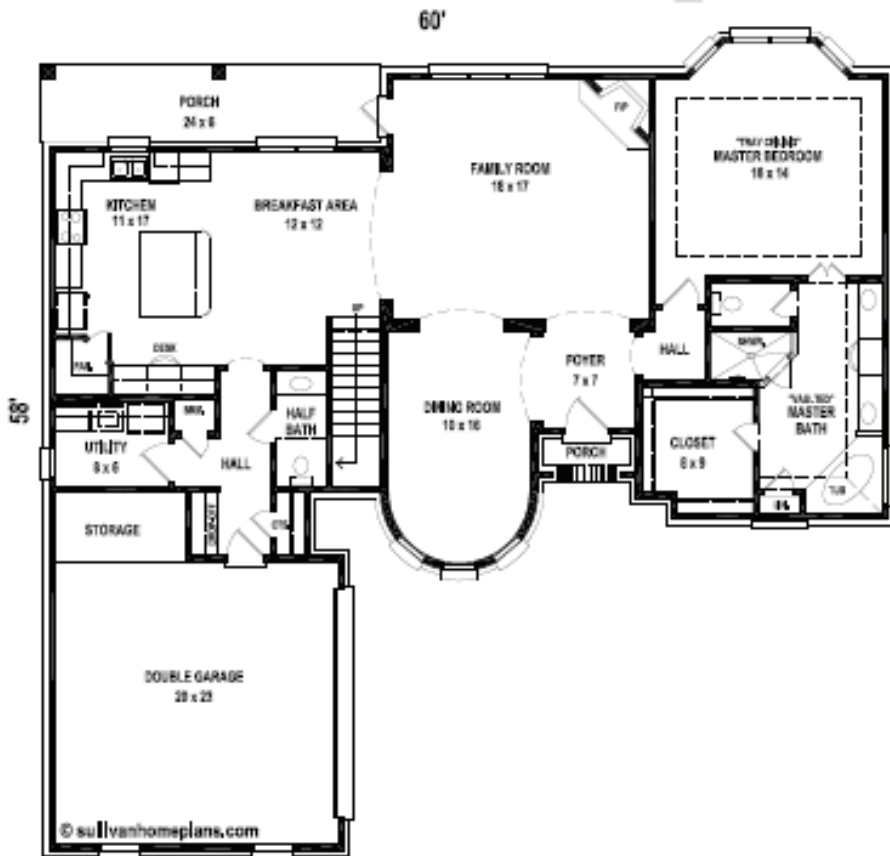

# Laurelbrook

Hartwick Plan-2437 Heated sq. ft.  
3 Bedrooms, 2.5 Baths  
368 Future Bonus sq. ftg.

**\$1329 per month!**

662-890-5588 | 1-877-8-WESTIN | WestinHomes.com

Plans, prices, dimensions, specifications, materials and availability of homes or communities are subject to change without notice or obligation