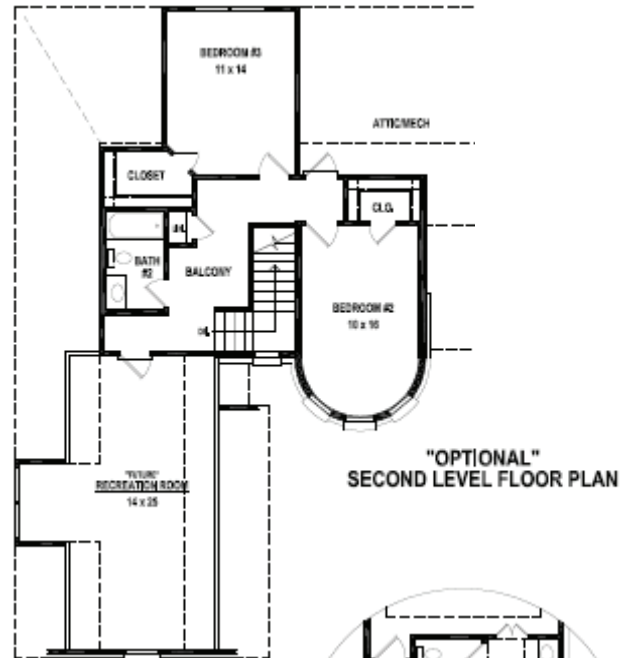

Laurelbrook

Hartwick Plan-2437 Heated sq. ft.
3 Bedrooms, 2.5 Baths
368 Future Bonus sq. ftg.

\$1329 per month!

662-890-5588 | 1-877-8-WESTIN | WestinHomes.com

Plans, prices, dimensions, specifications, materials and availability of homes or communities are subject to change without notice or obligation