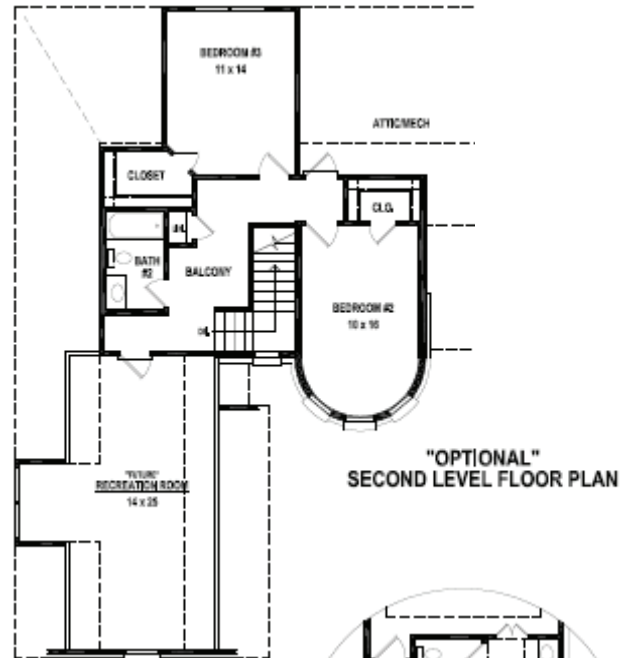

# Laurelbrook

Hartwick Plan-2437 Heated sq. ft.  
3 Bedrooms, 2.5 Baths  
368 Future Bonus sq. ftg.

**\$1329 per month!**

662-890-5588 | 1-877-8-WESTIN | WestinHomes.com

Plans, prices, dimensions, specifications, materials and availability of homes or communities are subject to change without notice or obligation