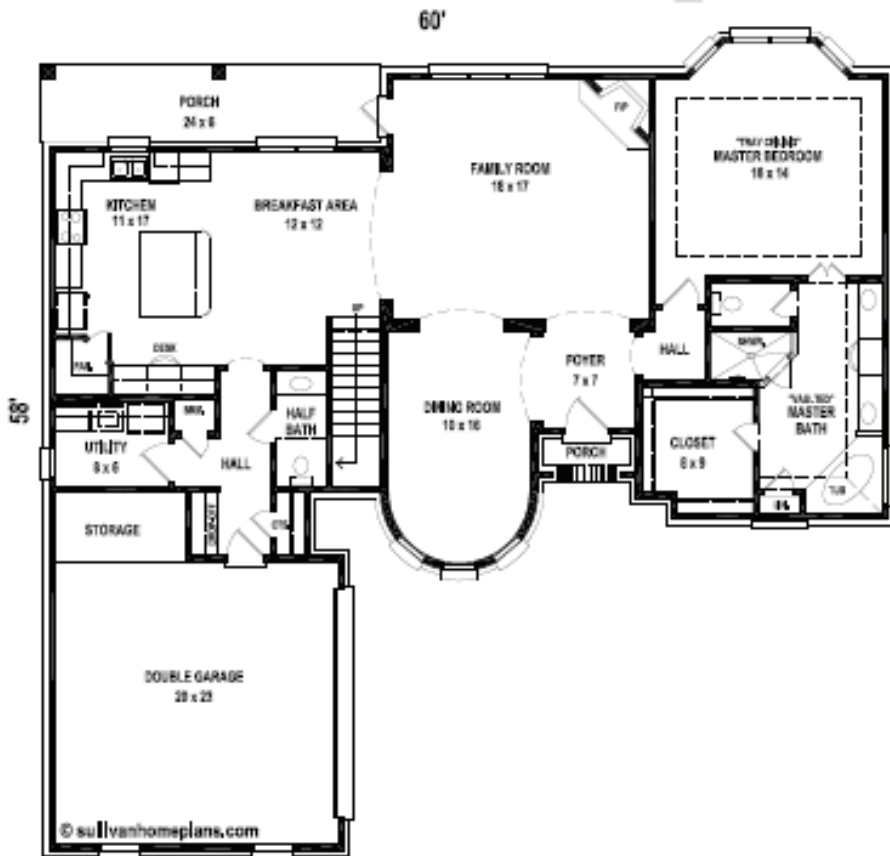

Laurelbrook

Hartwick Plan-2437 Heated sq. ft.
3 Bedrooms, 2.5 Baths
368 Future Bonus sq. ftg.

\$1329 per month!

662-890-5588 | 1-877-8-WESTIN | WestinHomes.com

Plans, prices, dimensions, specifications, materials and availability of homes or communities are subject to change without notice or obligation