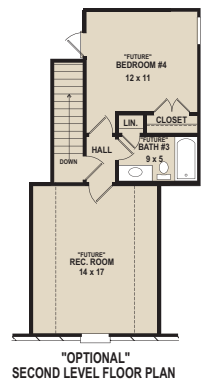

## The Iverson Plan

1,791 Heated Square Feet + 513 Future  
 4 Bedroom  
 3 Baths

Artist rendering only and subject to change.  
 \*Stone facade is an upgrade

To find out how easy it is to build your new Westin Home, go to:  
[www.EasyBuild.us](http://www.EasyBuild.us)