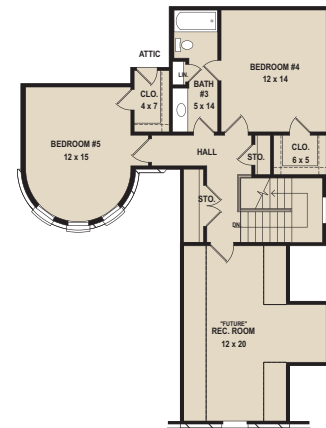

Laurelbrook Series

The Stonebridge Plan

3,098 Heated Square Feet + 297 Future
 5 Bedroom
 3 Baths

Artist rendering only and subject to change.
 *Stone facade is an upgrade

To find out how easy it is to build your new Westin Home, go to:
www.EasyBuild.us

Westin
 HOMES

"OPTIONAL" MASTER BATH
 ADDS 23 SQFT.

662-890-5585 | 1-866-875-0002 | WestinHomes.com

Plans, prices, dimensions, specifications, materials and availability of homes or communities are subject to change without notice or obligation