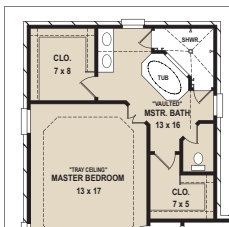

Laurelbrook Series

The Stonebridge Plan

3,098 Heated Square Feet + 297 Future
 5 Bedroom
 3 Baths

Artist rendering only and subject to change.
 *Stone facade is an upgrade

To find out how easy it is to build your new Westin Home, go to:
www.EasyBuild.us

Westin
 HOMES

"OPTIONAL" MASTER BATH
 ADDS 23 SQFT.

662-890-5585 | 1-866-875-0002 | WestinHomes.com

Plans, prices, dimensions, specifications, materials and availability of homes or communities are subject to change without notice or obligation