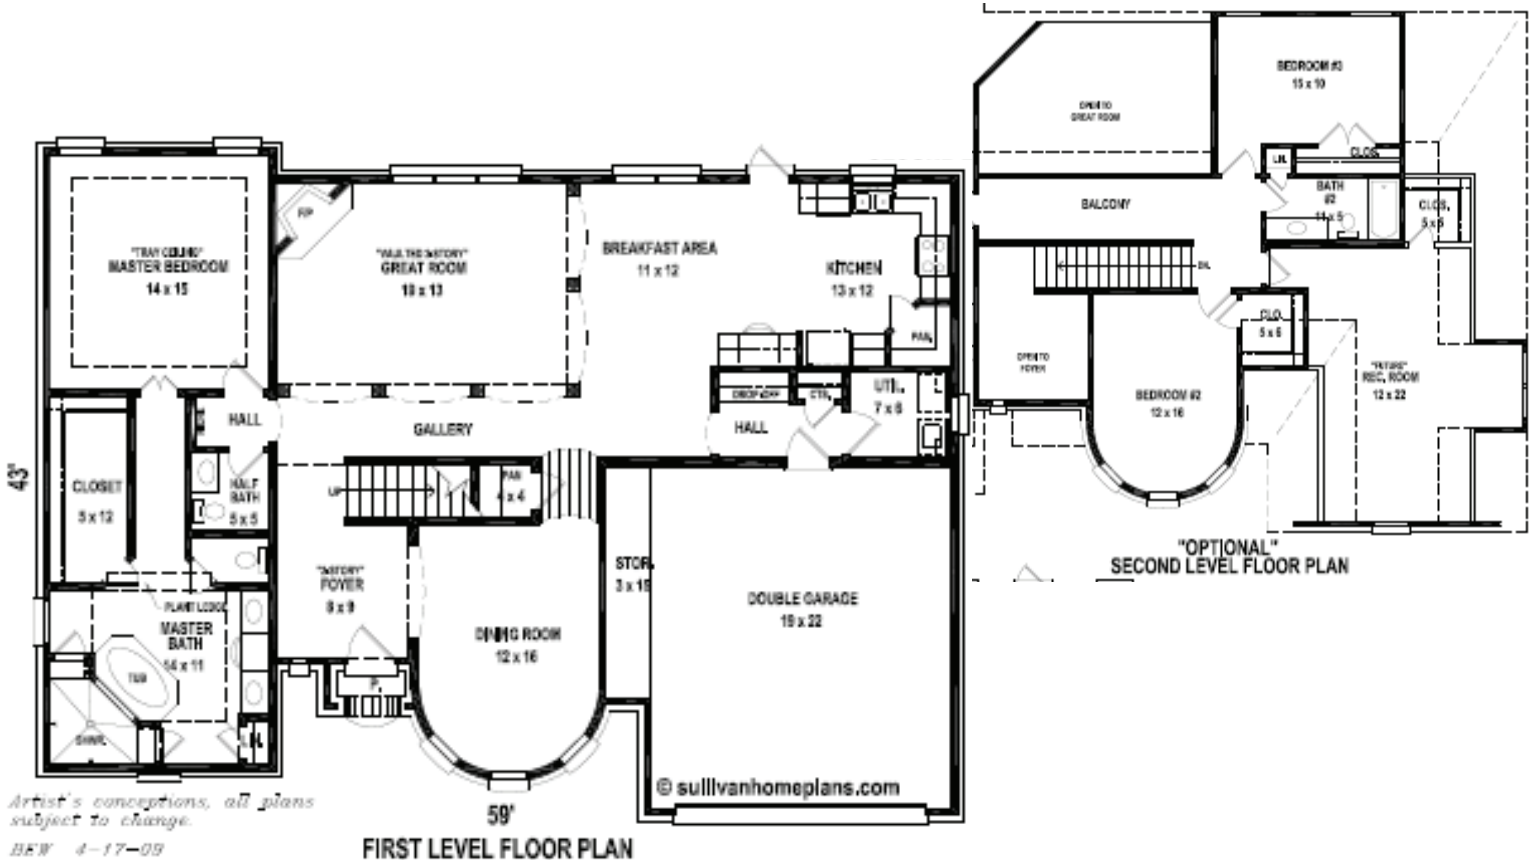

Laurelbrook

Wellbourne Plan-2494 Heated sq. ft.
3 Bedrooms, 2.5 Baths
369 Future Bonus Sq. ftg.

\$1355 per month!

Artist's conceptions, all plans subject to change.
BBW 4-17-09