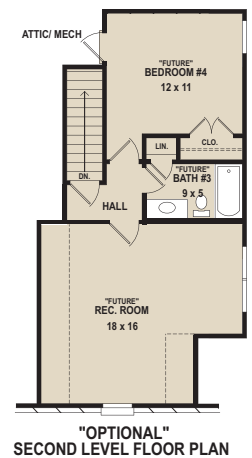

## The Whitley Plan

2,084 Heated Square Feet + 573 Future  
 4 Bedroom  
 3 Baths

To find out how easy it is to build your new Westin Home, go to:  
[www.EasyBuild.us](http://www.EasyBuild.us)

Artist rendering only and subject to change.  
 \*Stone facade is an upgrade