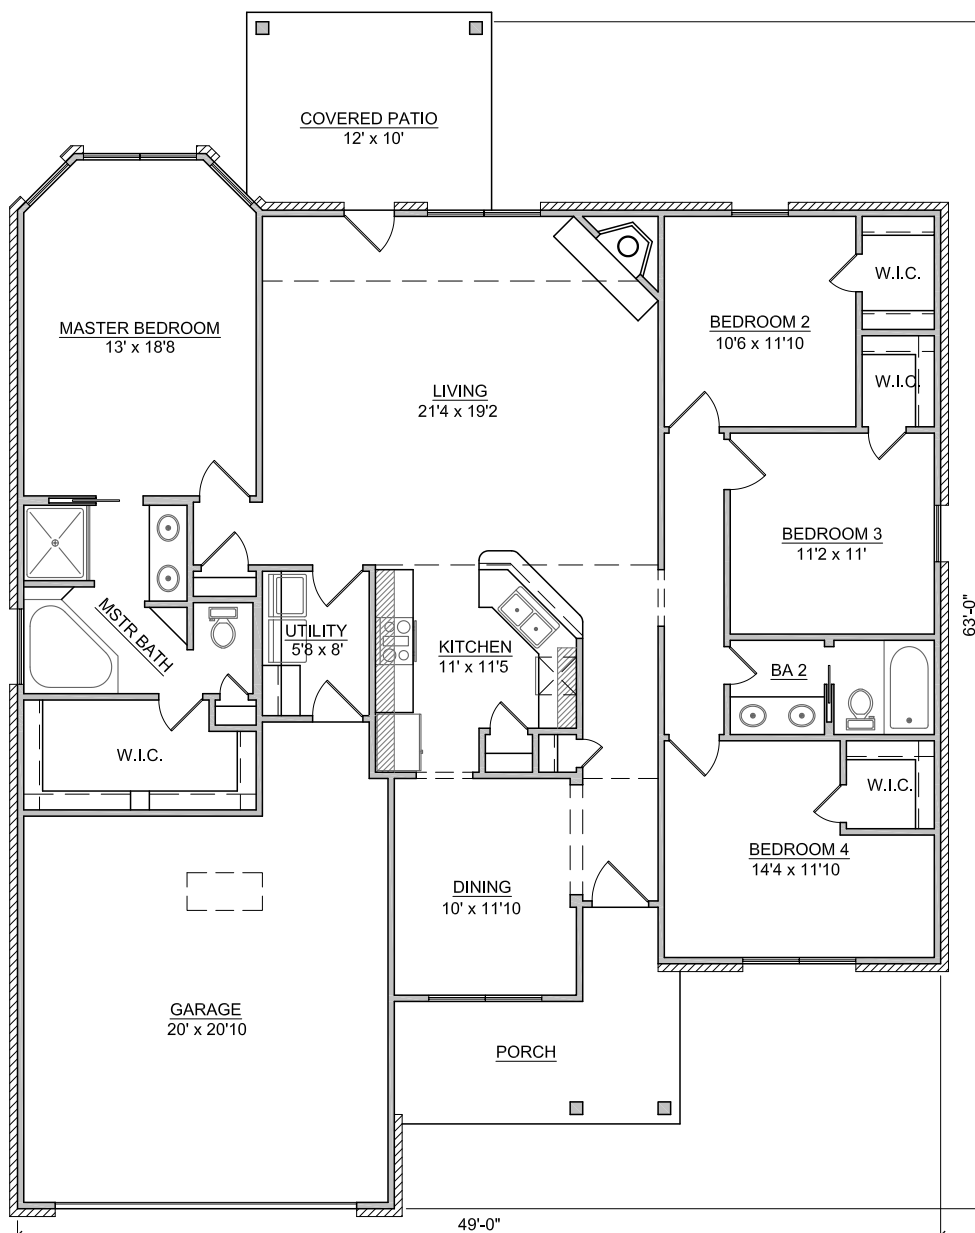

THE MARGO

Heated: 1814 sq.ft.
Garage: 457 sq.ft.