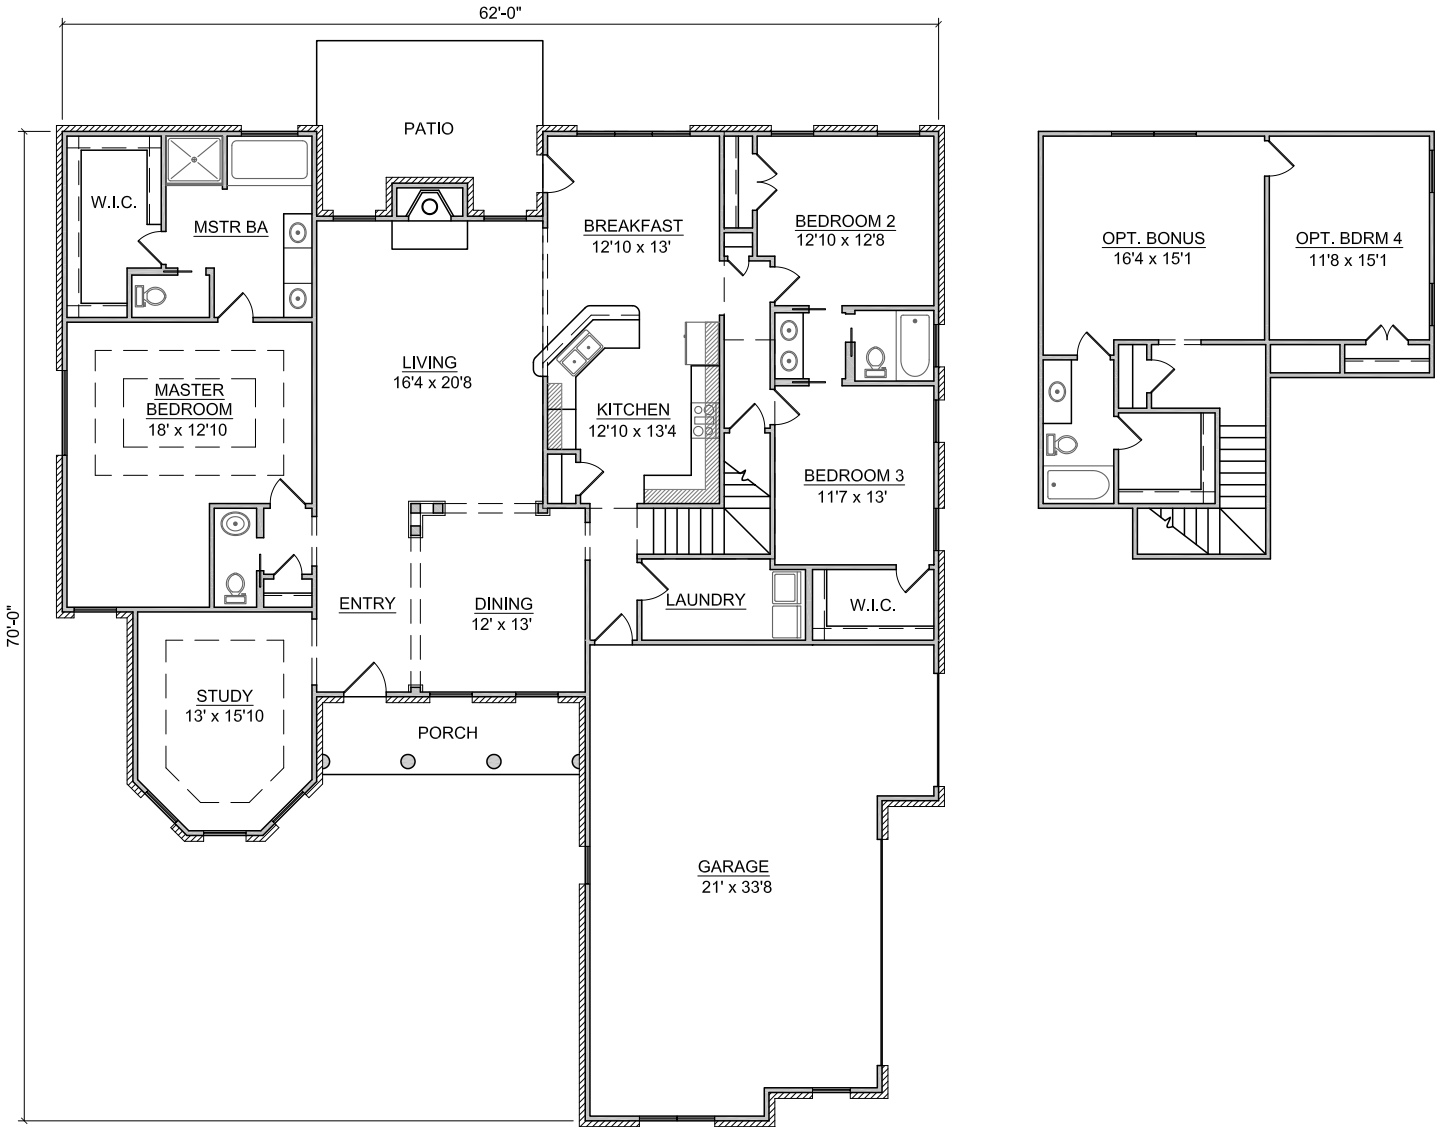

THE NATHANIEL

HEATED AREA: 2377 S.F.
OPT. BONUS: 619 S.F.