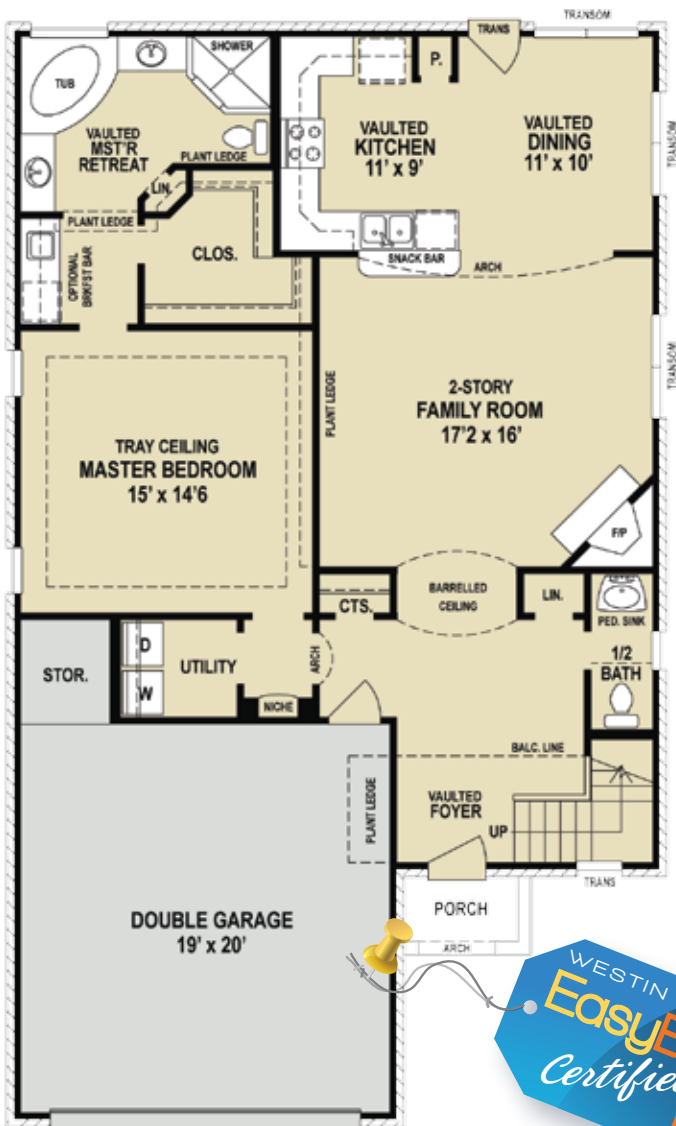

# Palm Ridge Series

## The Abbington Plan

2,146 Heated Square Feet  
3 Bedroom  
2.5 Baths

Artist rendering only and subject to change.  
\*Stone facade is an upgrade

228-875-0002 | 1-877-8-WESTIN | WestinHomes.com

Plans, prices, dimensions, specifications, materials and availability of homes or communities are subject to change without notice or obligation