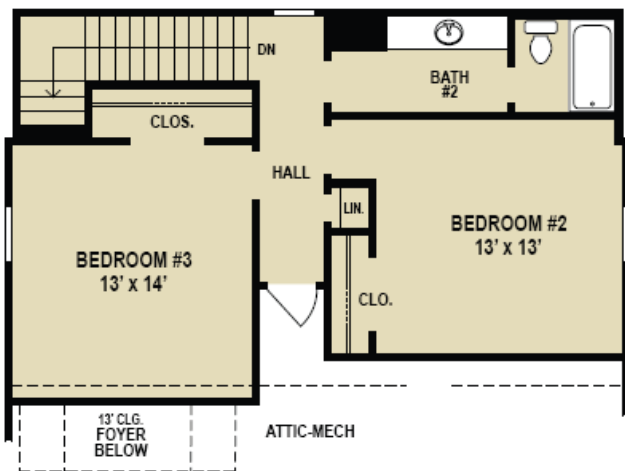

## The Cambridge Plan

1,864 Heated Square Feet  
3 Bedroom  
2.5 Baths

Artist rendering only and subject to change.  
\*Stone facade is an upgrade

228-875-0002 | 1-877-8-WESTIN | WestinHomes.com

Plans, prices, dimensions, specifications, materials and availability of homes or communities are subject to change without notice or obligation