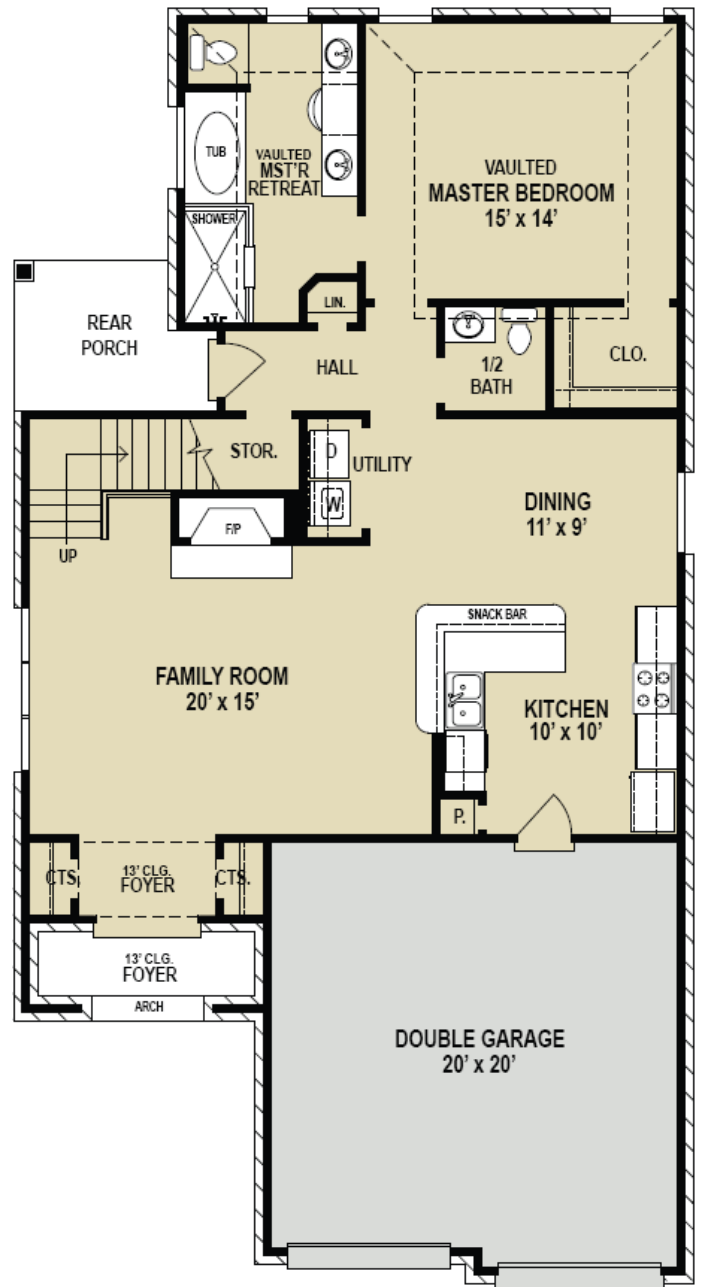

# Palm Ridge Series

## The Cambridge Plan

1,864 Heated Square Feet  
3 Bedroom  
2.5 Baths

Artist rendering only and subject to change.  
\*Stone facade is an upgrade

228-875-0002 | 1-877-8-WESTIN | WestinHomes.com

Plans, prices, dimensions, specifications, materials and availability of homes or communities are subject to change without notice or obligation