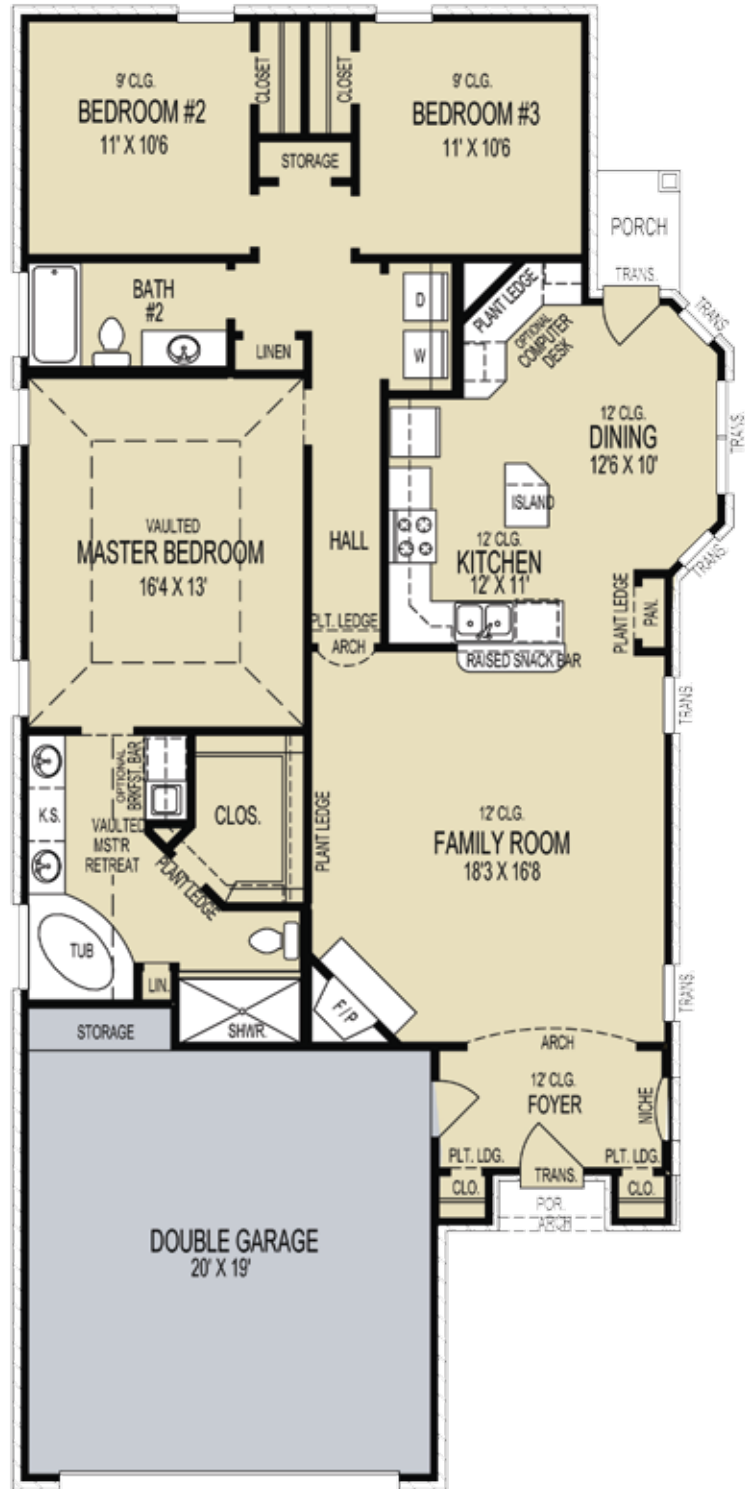

Palm Ridge Series

The Hampton Plan

1,602 Heated Square Feet
 3 Bedroom
 2 Baths

Artist rendering only and subject to change.
 *Stone facade is an upgrade

228-875-0002 | 1-877-8-WESTIN | WestinHomes.com

Plans, prices, dimensions, specifications, materials and availability of homes or communities are subject to change without notice or obligation