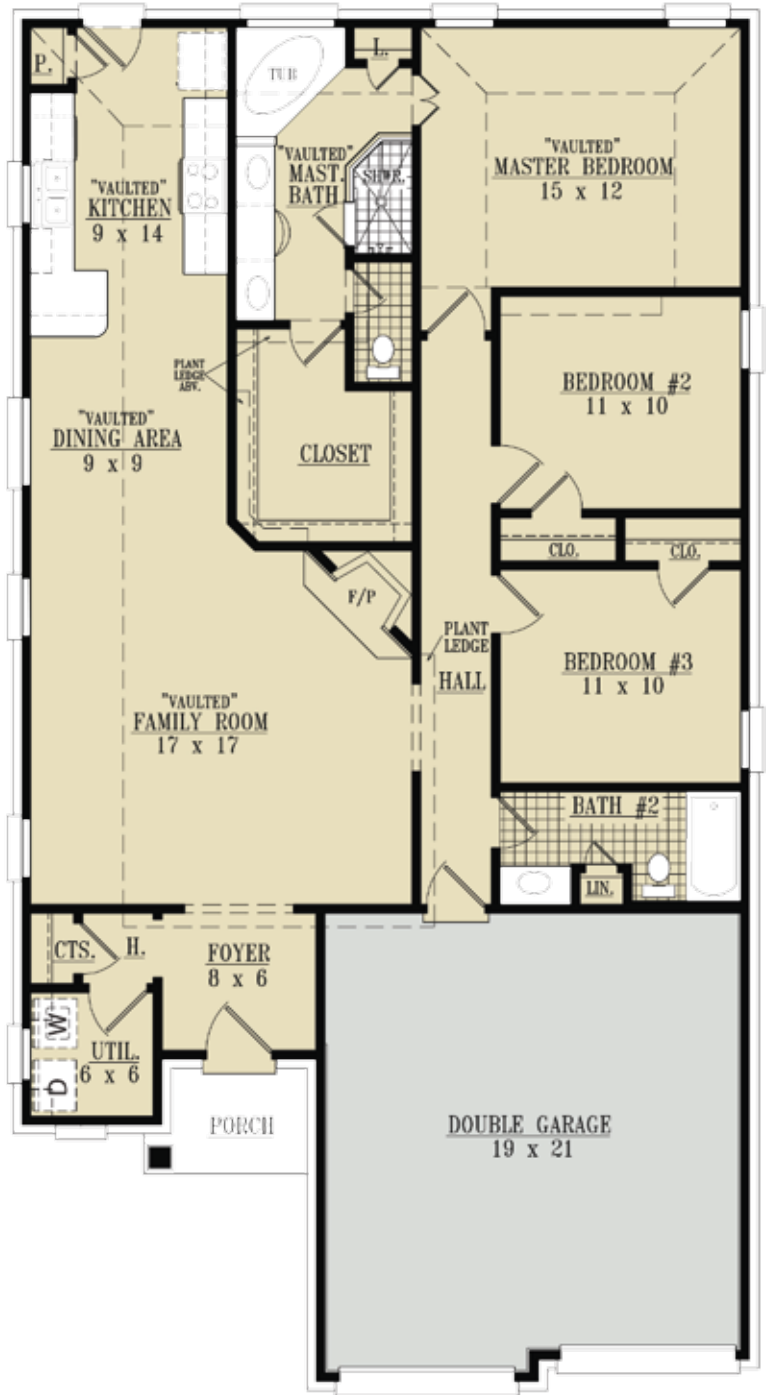

Palm Ridge Series

The Heathwood Plan

1,523 Heated Square Feet
3 Bedroom
2 Baths

Artist rendering only and subject to change.
*Stone facade is an upgrade

228-875-0002 | 1-877-8-WESTIN | WestinHomes.com

Plans, prices, dimensions, specifications, materials and availability of homes or communities are subject to change without notice or obligation