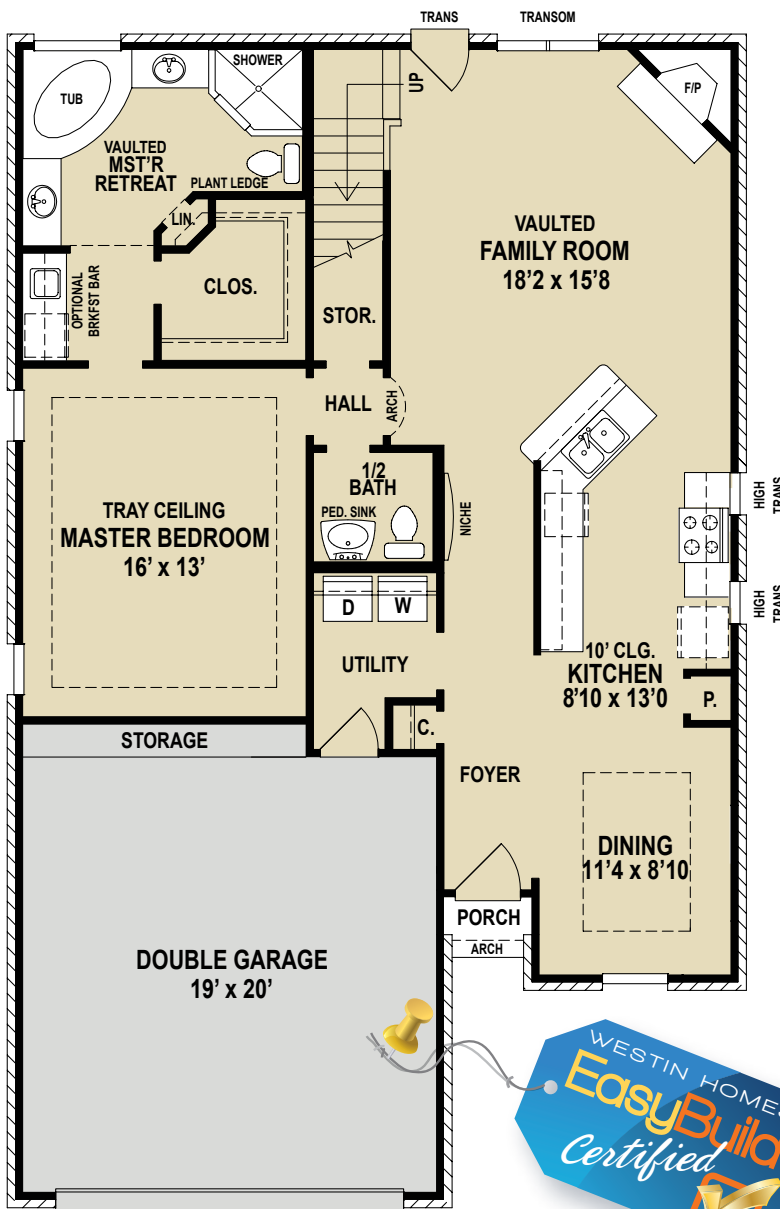

## The Oakleigh Plan

1,801 Heated Square Feet  
3 Bedroom  
2.5 Baths

Artist rendering only and subject to change.  
\*Stone facade is an upgrade

228-875-0002 | 1-877-8-WESTIN | WestinHomes.com

Plans, prices, dimensions, specifications, materials and availability of homes or communities are subject to change without notice or obligation