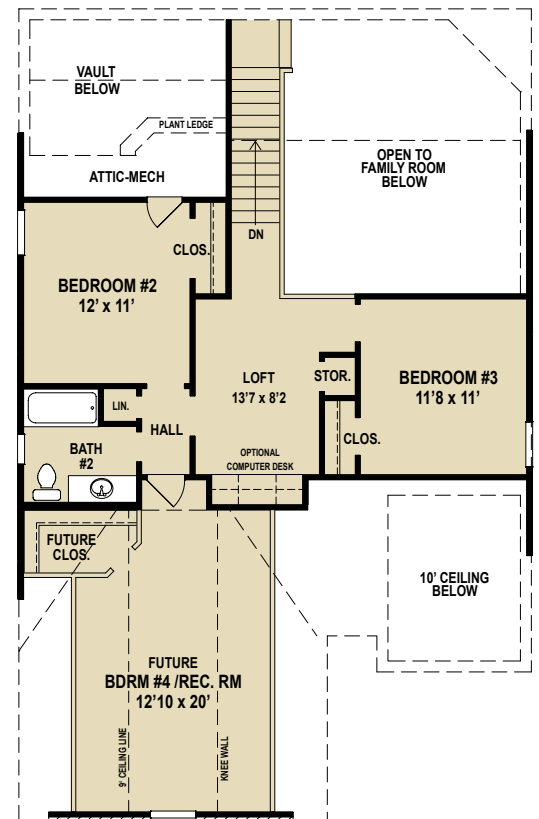

## The Oakleigh Plan

1,801 Heated Square Feet  
3 Bedroom  
2.5 Baths

Artist rendering only and subject to change.  
\*Stone facade is an upgrade

228-875-0002 | 1-877-8-WESTIN | WestinHomes.com

Plans, prices, dimensions, specifications, materials and availability of homes or communities are subject to change without notice or obligation