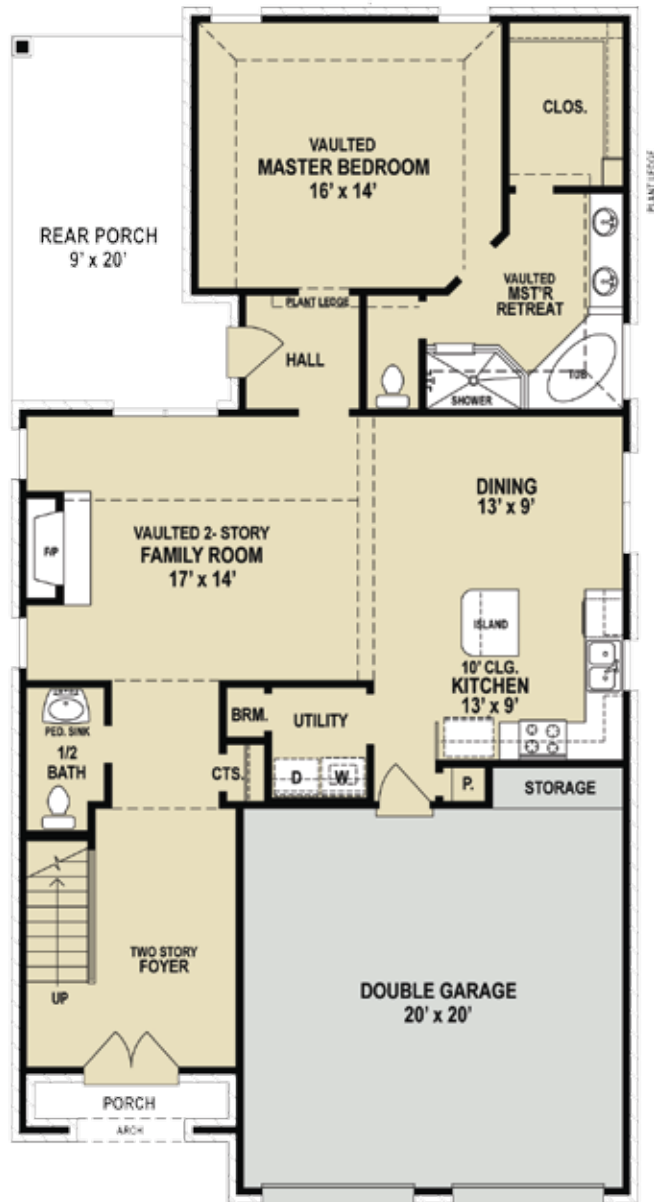

Palm Ridge Series

The Pembroke Plan

2,036 Heated Square Feet
 4 Bedroom
 2.5 Baths

228-875-0002 | 1-877-8-WESTIN | WestinHomes.com

Plans, prices, dimensions, specifications, materials and availability of homes or communities are subject to change without notice or obligation