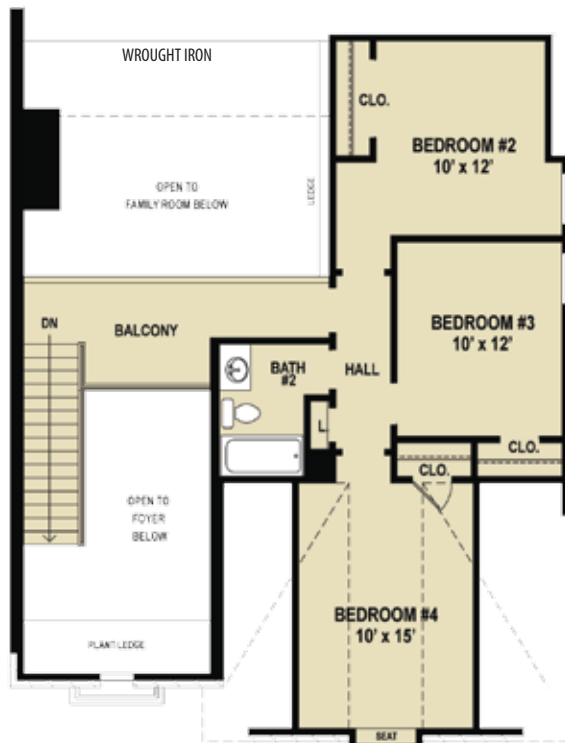

Palm Ridge Series

The Pembroke Plan

2,036 Heated Square Feet
 4 Bedroom
 2.5 Baths

228-875-0002 | 1-877-8-WESTIN | WestinHomes.com

Plans, prices, dimensions, specifications, materials and availability of homes or communities are subject to change without notice or obligation