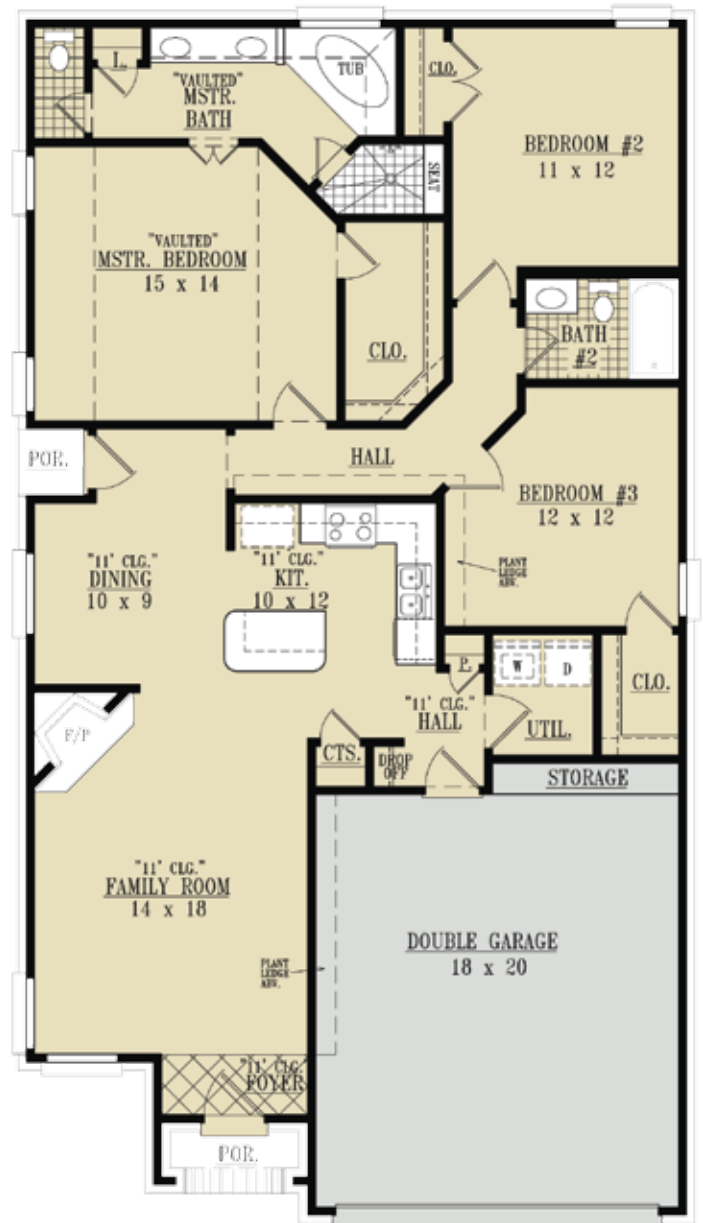

Palm Ridge Series

The Portland Plan

1,502 Heated Square Feet
3 Bedroom
2 Baths

Artist rendering only and subject to change.
*Stone facade is an upgrade

Westin
HOMES

228-875-0002 | 1-877-8-WESTIN | WestinHomes.com