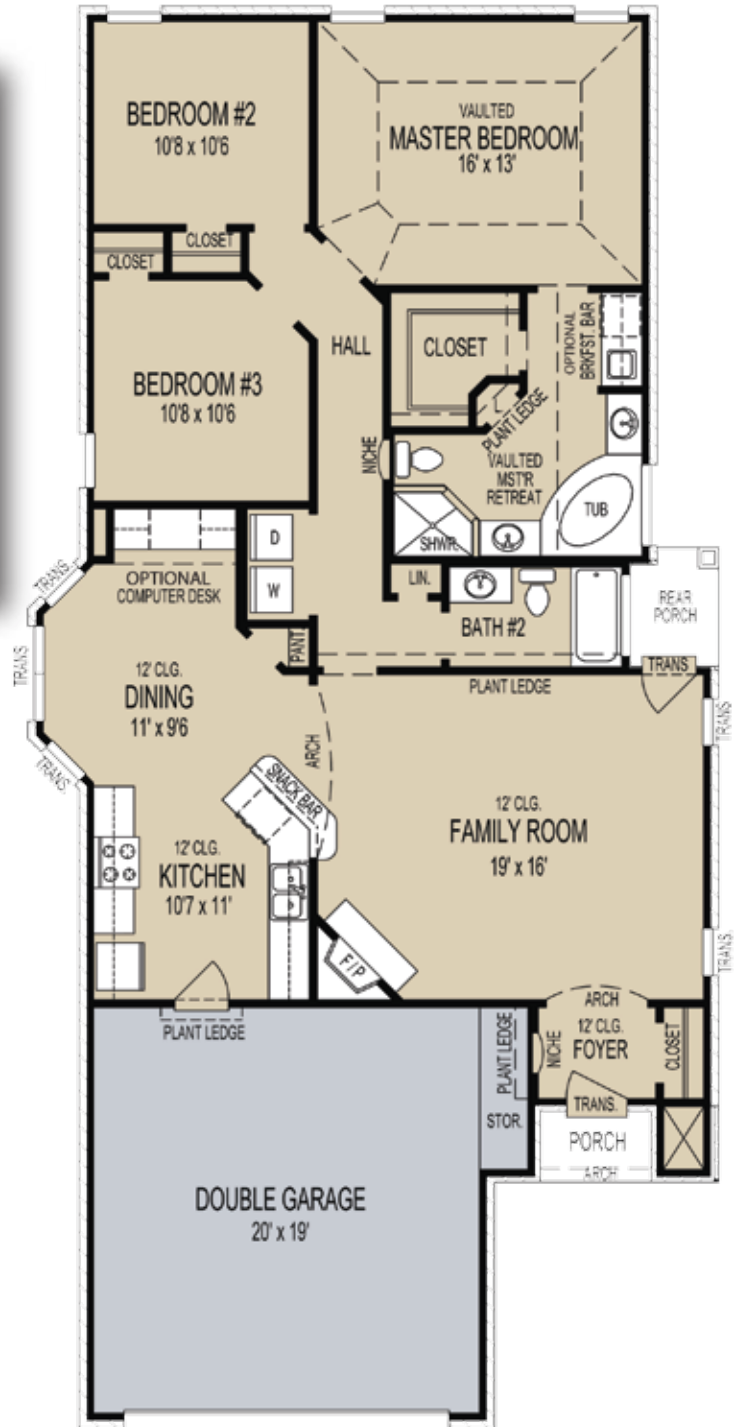

Palm Ridge Series

The Sheffield Plan

1,518 Heated Square Feet
3 Bedroom
2 Baths

Artist rendering only and subject to change.
*Stone facade is an upgrade

Westin
HOMES

228-875-0002 | 1-877-8-WESTIN | WestinHomes.com