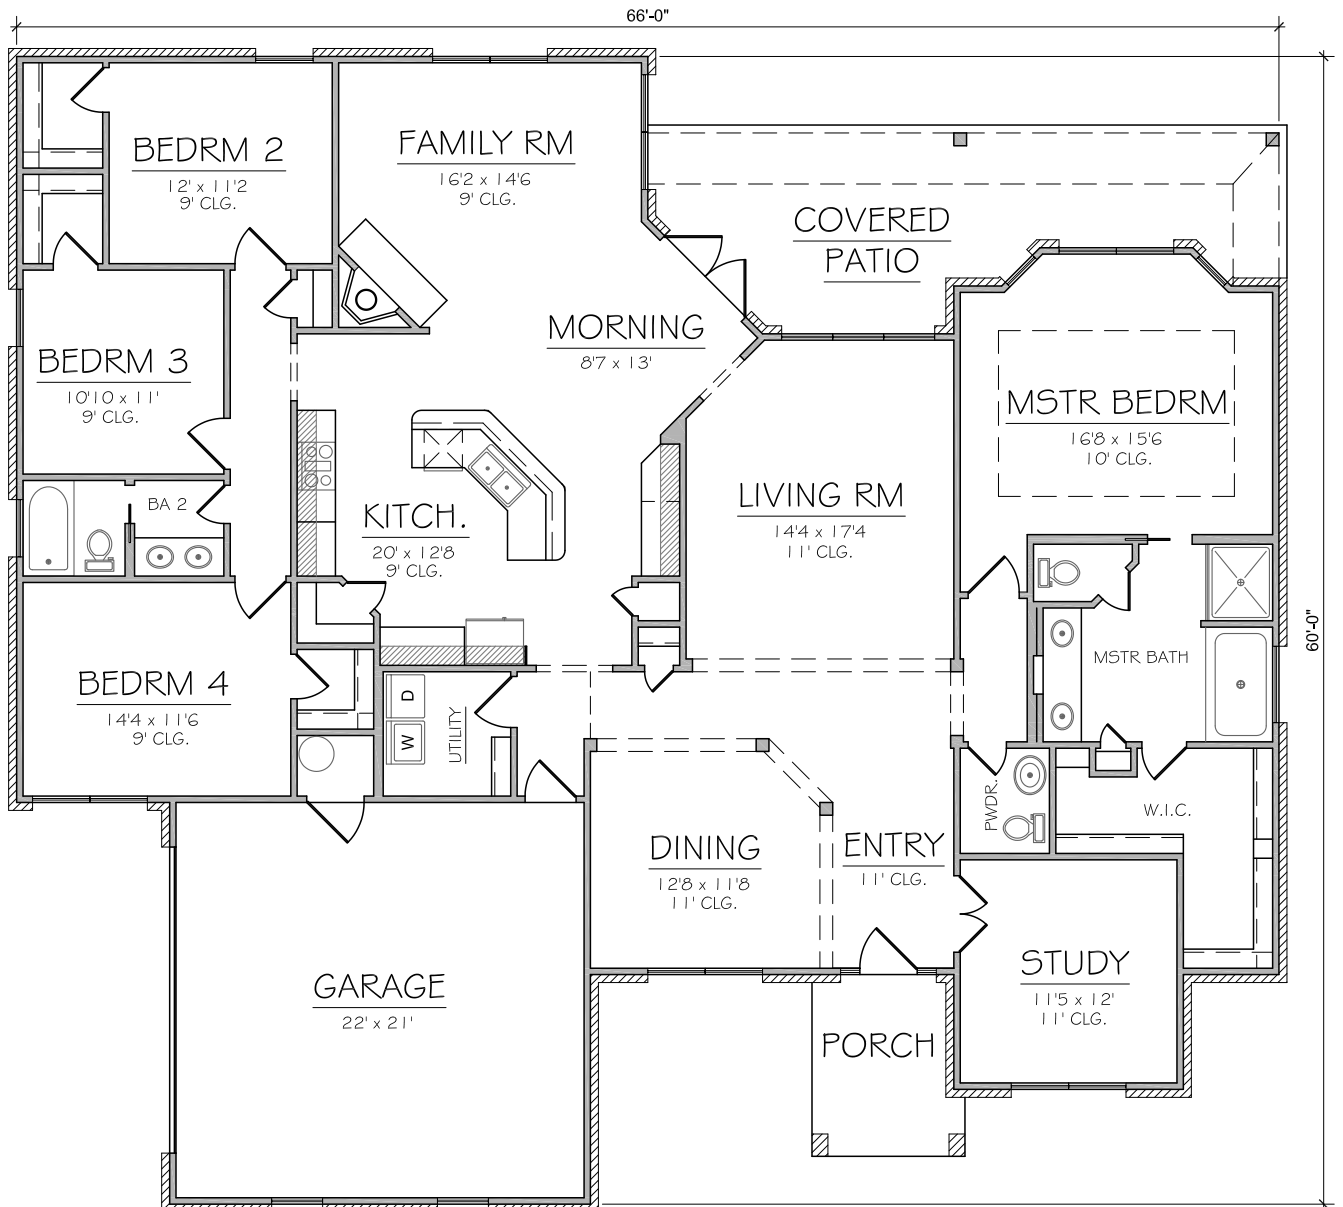

Your Home...
Your Way!

SQUARE FOOTAGES

HEATED: 2575

GARAGE: 469

SLAB: 3447

THE PEARL