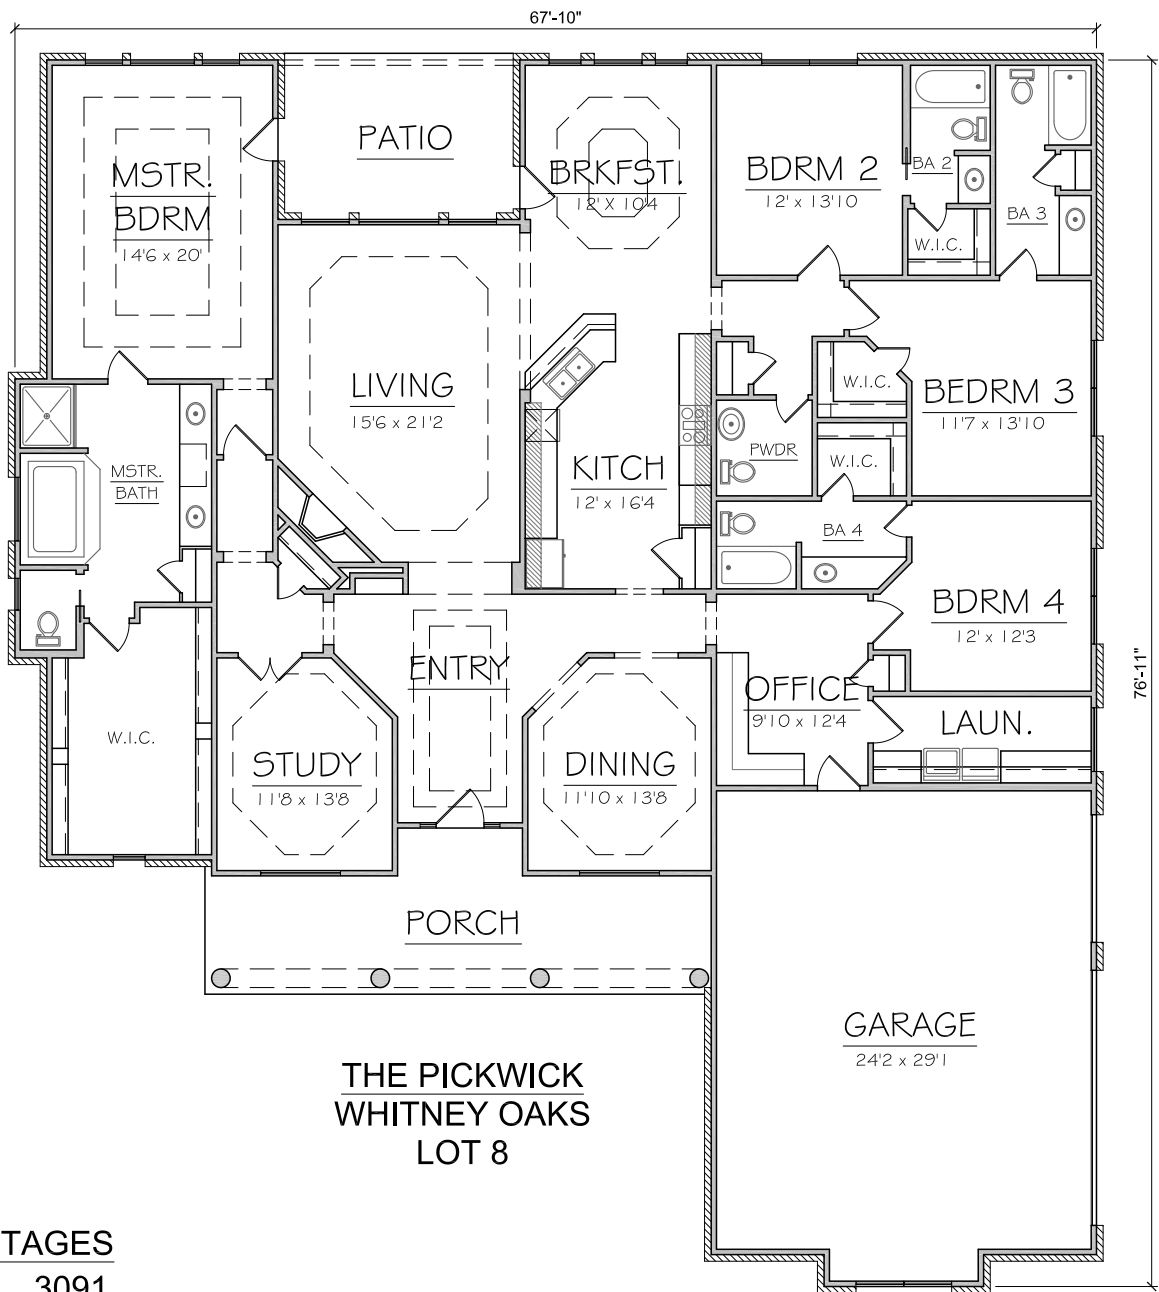

Your Home...
Your Way!

**THE PICKWICK
WHITNEY OAKS
LOT 8**

SQUARE FOOTAGES

HEATED:	3091
GARAGE:	731
SLAB:	4328