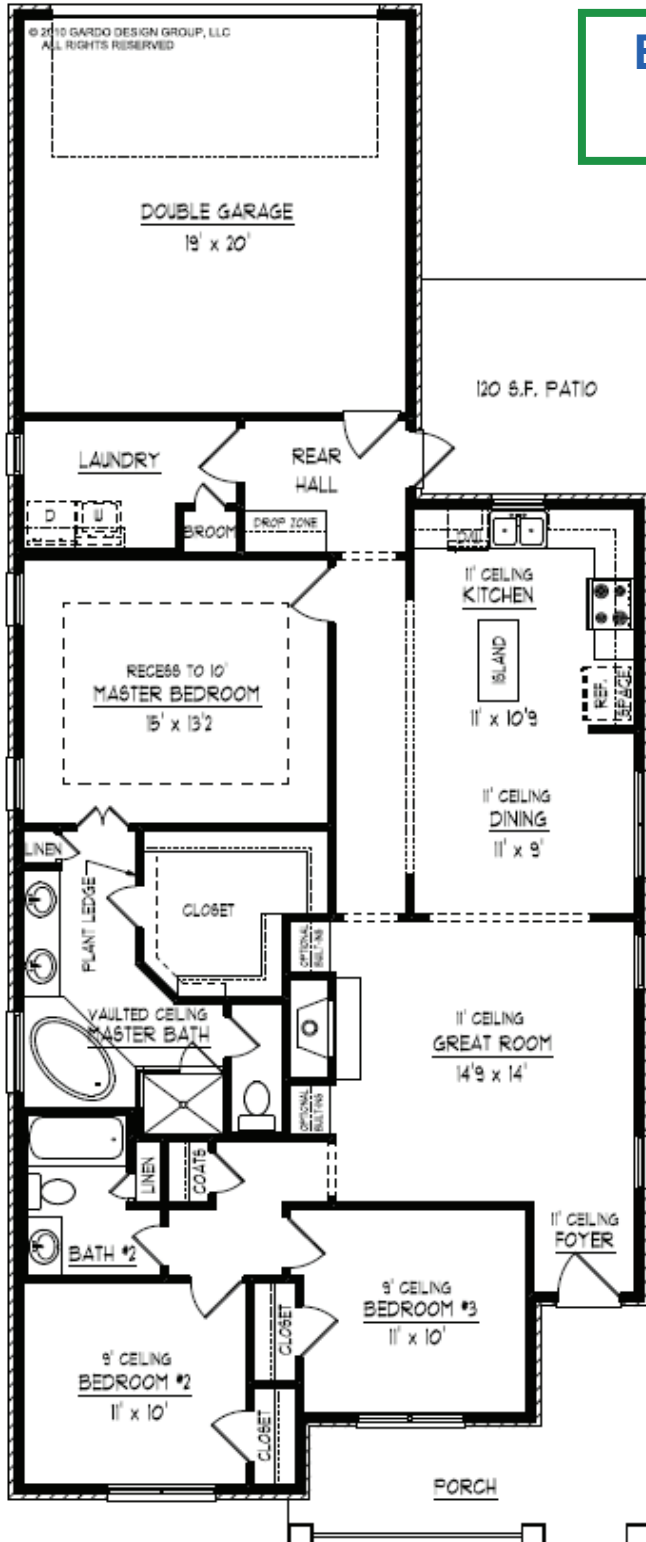

THE VILLAGE AT TRADITION

**Belleville Plan-1568 Heated Sq. Ft.
3 Bedrooms, 2 Baths**

Artist rendering only & subject to change.
Some exterior finishes and elevations are upgrades,
contact your Sales Counselor.
All facades are subject to Architectural Approval.