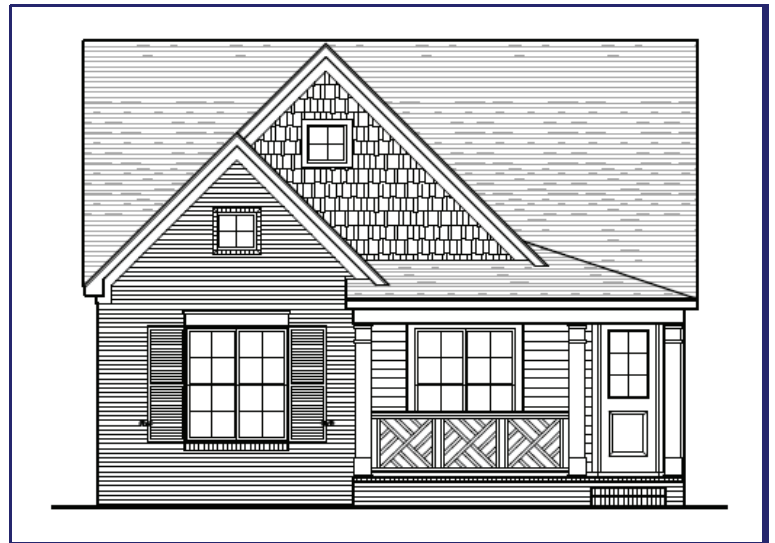

THE VILLAGE AT TRADITION

**Belleville Plan-1568 Heated Sq. Ft.
3 Bedrooms, 2 Baths**

Artist rendering only & subject to change.
Some exterior finishes and elevations are upgrades,
contact your Sales Counselor.
All facades are subject to Architectural Approval.