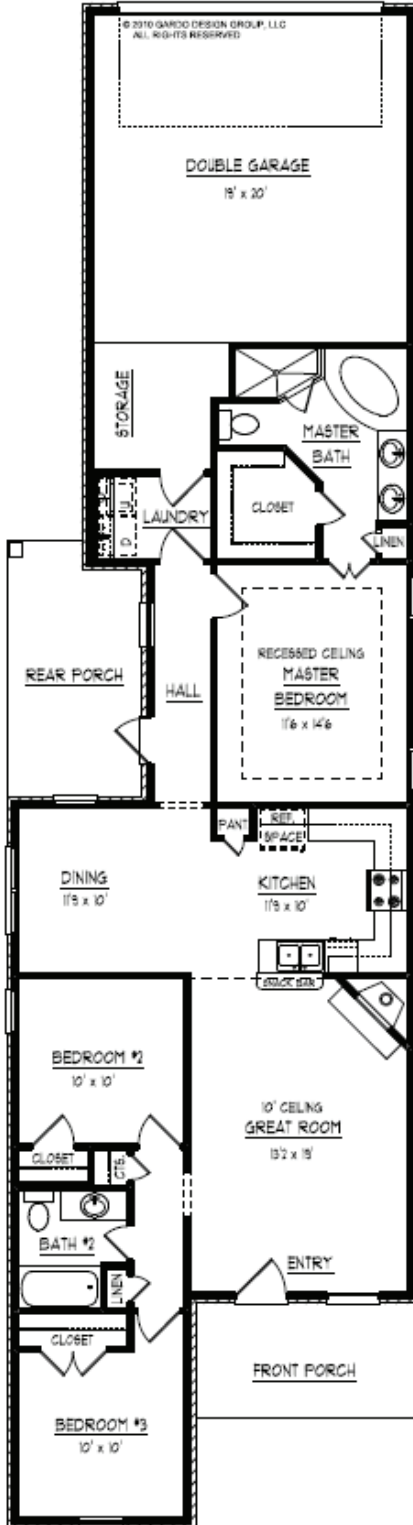

# THE VILLAGE AT TRADITION

**LaSalle Plan-1380 Heated Sq. Ft.  
3 Bedrooms, 2 Baths**

Artist rendering only & subject to change.  
Some exterior finishes and elevations are upgrades,  
contact your Sales Counselor.  
All facades are subject to Architectural Approval.