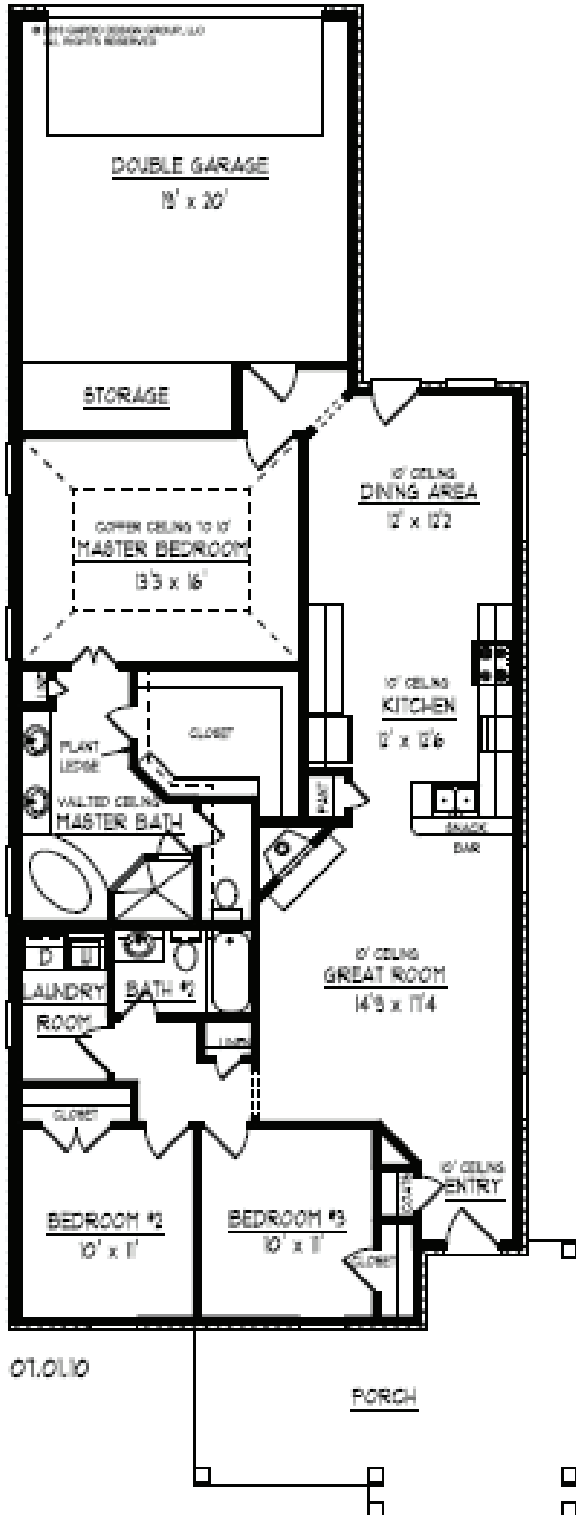

THE VILLAGE AT  
**TRADITION**

**LaTrec Plan-1575 Heated Sq. Ft.**  
**3 Bedrooms, 2 Baths**

Artist rendering only & subject to change.  
Some exterior finishes are upgrades, contact your Sales Counselor.  
All facades are subject to Architectural Approval/