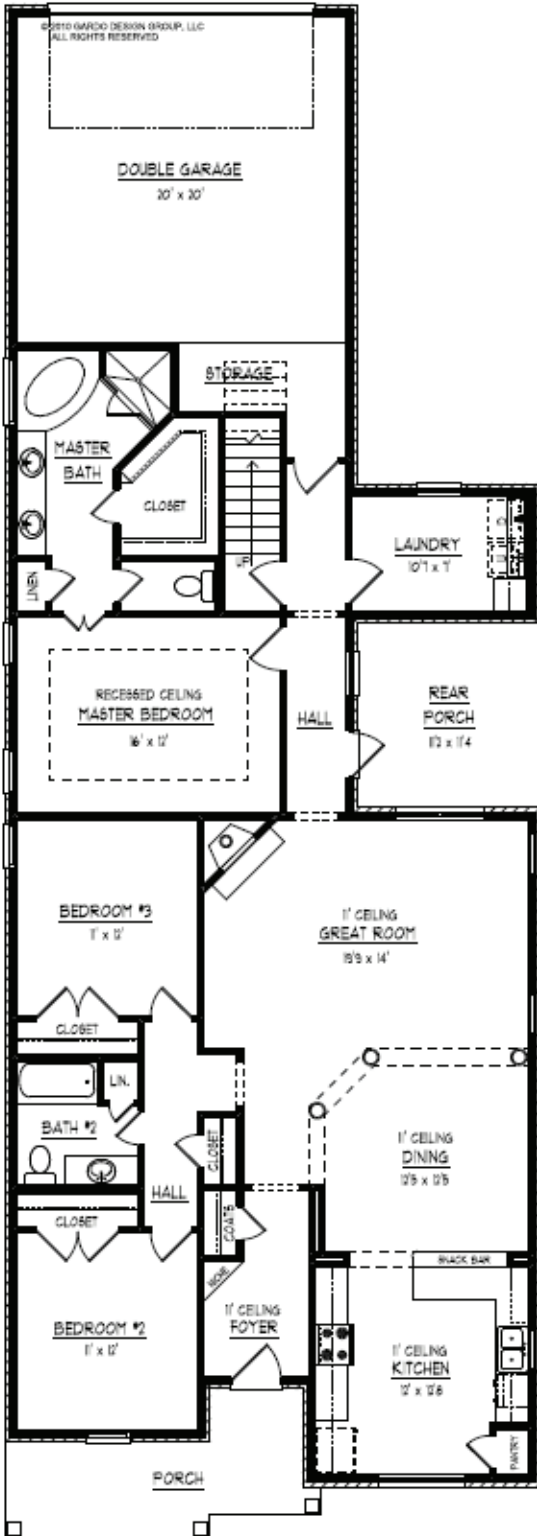

# THE VILLAGE AT TRADITION

**LeBlanc Plan-1884 Heated Sq. Ft.**  
 1884 heated down, 415 future bonus/stairs  
 3 Bedrooms, 2 Baths

Artist rendering only & subject to change.  
 Some exterior finishes and elevation are upgrades,  
 contact your Sales Counselor.  
 All facades are subject to Architectural Approval.