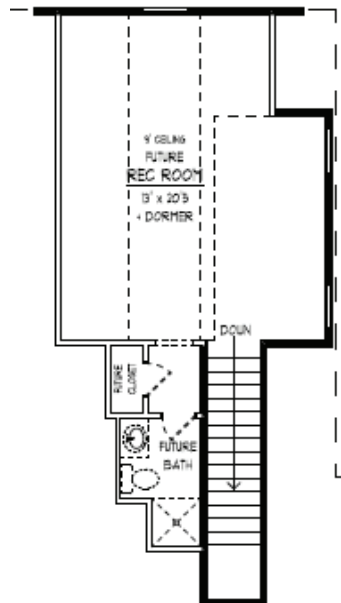

# THE VILLAGE AT TRADITION

**LeBlanc Plan-1884 Heated Sq. Ft.**  
 1884 heated down, 415 future bonus/stairs  
 3 Bedrooms, 2 Baths

Artist rendering only & subject to change.  
 Some exterior finishes and elevation are upgrades,  
 contact your Sales Counselor.  
 All facades are subject to Architectural Approval.