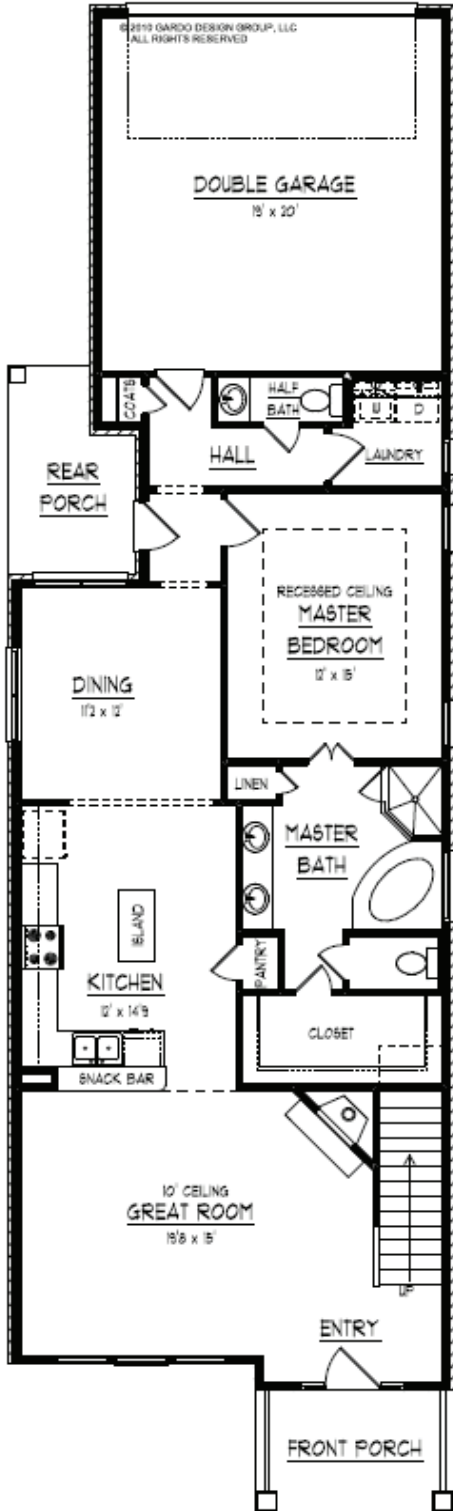

# THE VILLAGE AT TRADITION

**Rochefort Plan— 2008 Heated Sq. Ft.**  
 1350 heated down, 658 heated up  
 3 or 4 Bedrooms, 2.5 Baths

Artist rendering only & subject to change.  
 Some exterior finishes and elevation are upgrades,  
 contact your Sales Counselor.  
 All facades are subject to Architectural Approval.