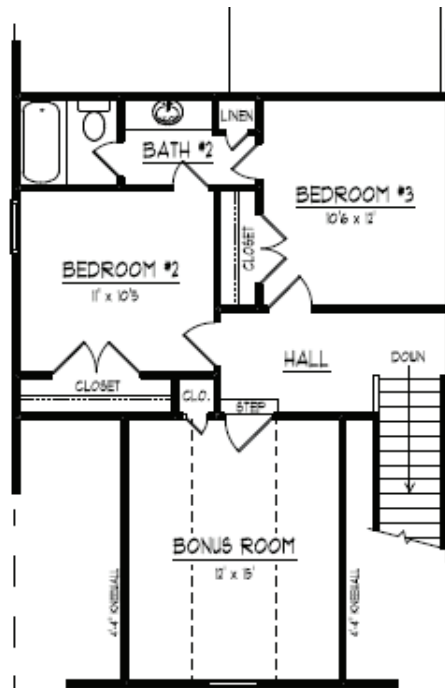

# THE VILLAGE AT TRADITION

**Rochefort Plan— 2008 Heated Sq. Ft.**  
 1350 heated down, 658 heated up  
 3 or 4 Bedrooms, 2.5 Baths

Artist rendering only & subject to change.  
 Some exterior finishes and elevation are upgrades,  
 contact your Sales Counselor.  
 All facades are subject to Architectural Approval.