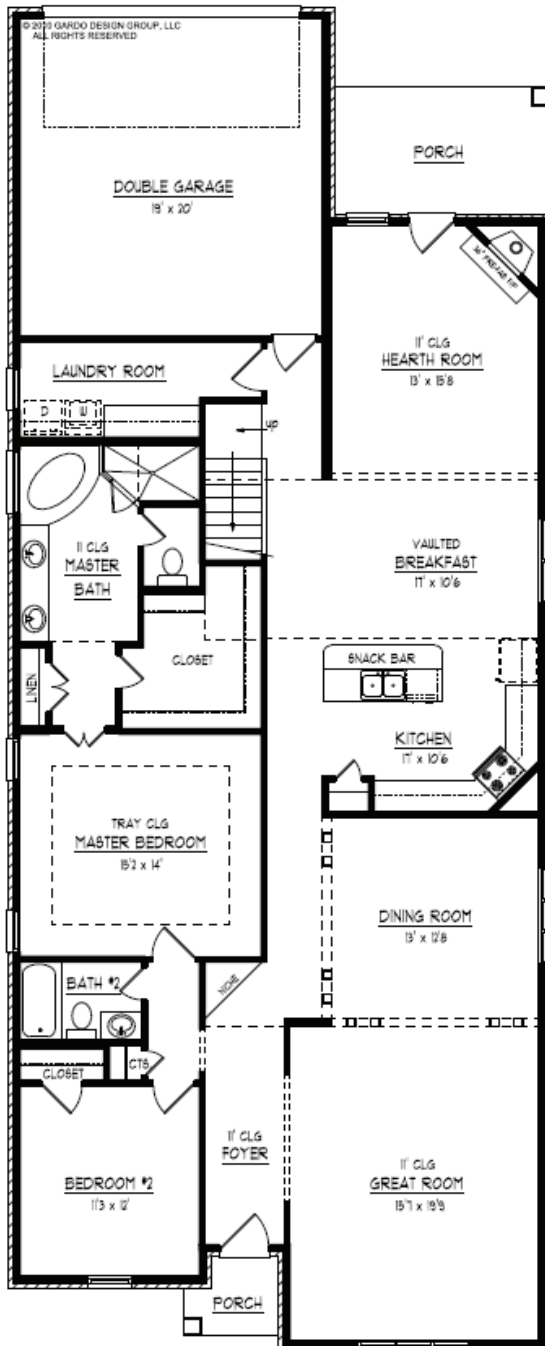

THE VILLAGE AT TRADITION

Vienna Plan-1434 Heated Sq. Ft. 3 Bedrooms, 2.5 Baths

Artist rendering only & subject to change.
Some exterior finishes and elevation are upgrades,
contact your Sales Counselor.
All facades are subject to Architectural Approval.