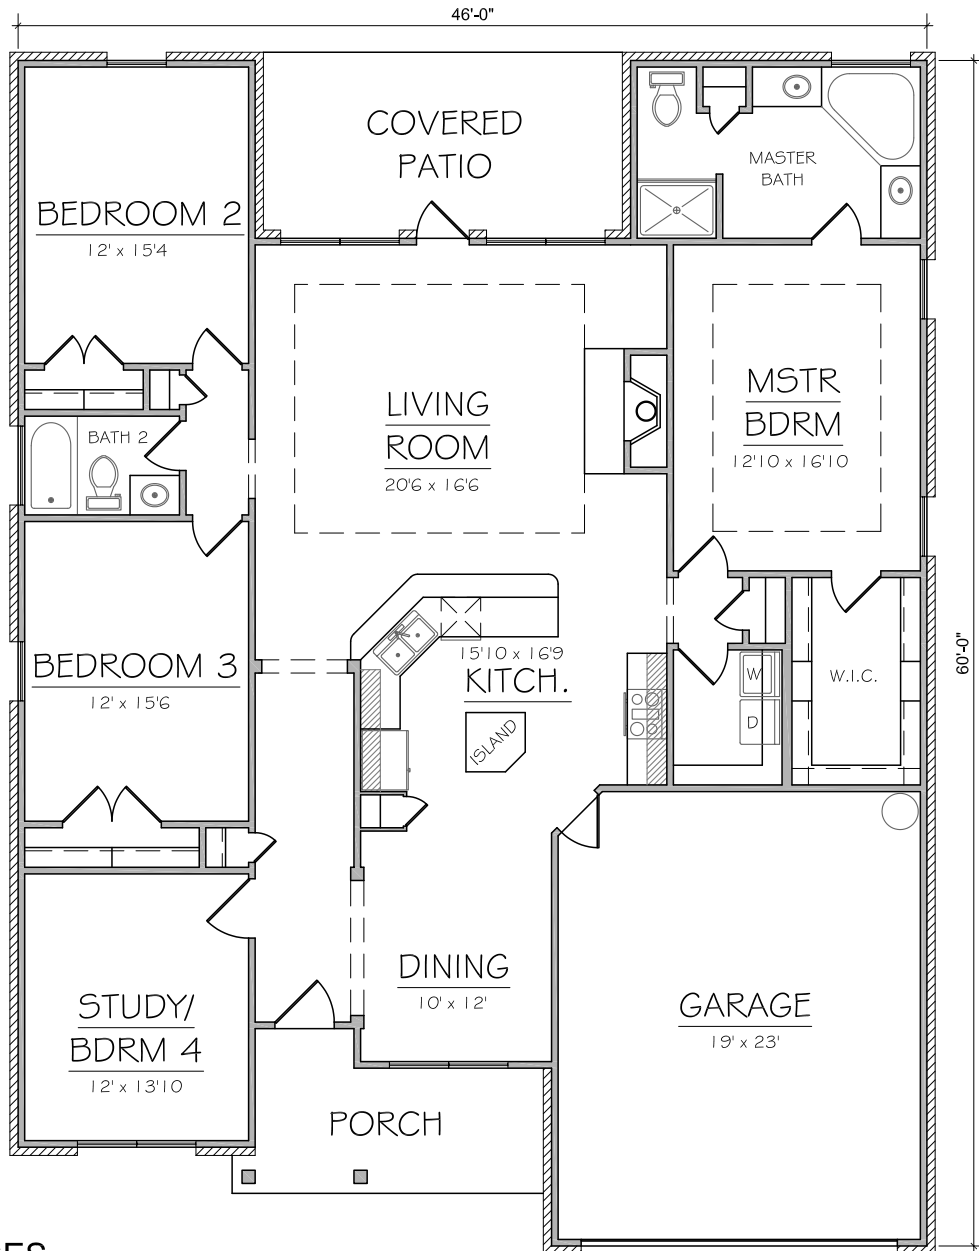

Your Home...
Your Way!

SQUARE FOOTAGES

HEATED:	1954
GARAGE:	440
SLAB:	2748

THE TUXFORD