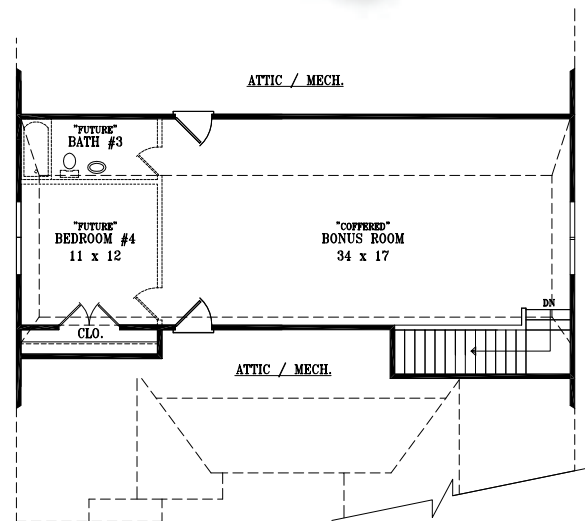

Laurelbrook

SERIES

The Tuxford Plan

2746 Heated Square Feet

To find out how easy it is to build your new Westin Home, go to:
www.EasyBuild.us

Artist rendering only and subject to change.

Plans, prices, dimensions, specifications, materials and availability of homes or communities are subject to change without notice or obligation. Finials, Stone & Trellises are optional features.