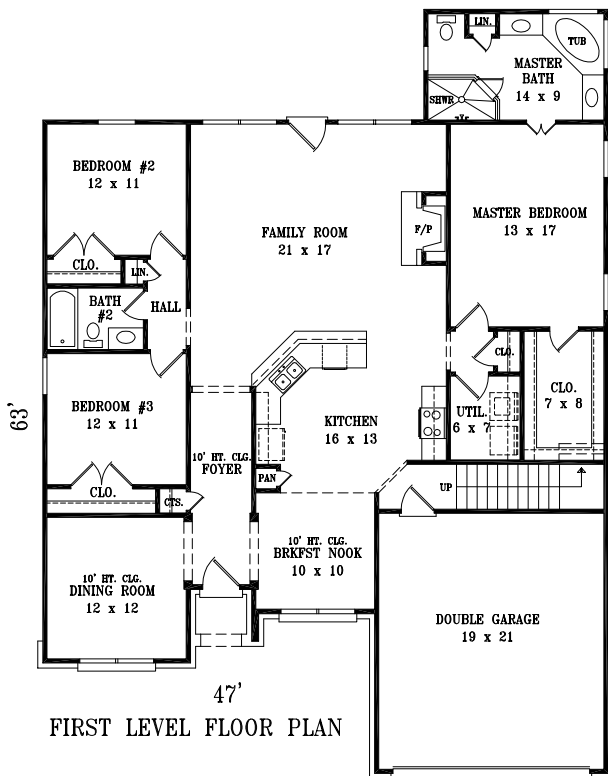

Laurelbrook

SERIES

The Tuxford Plan

2746 Heated Square Feet

To find out how easy it is to build your new Westin Home, go to:
www.EasyBuild.us

Artist rendering only and subject to change.

Plans, prices, dimensions, specifications, materials and availability of homes or communities are subject to change without notice or obligation. Finials, Stone & Trellises are optional features.