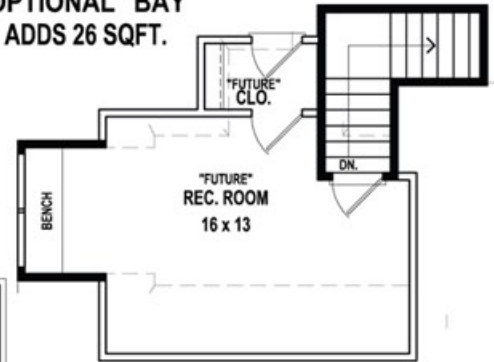

Robinwood Forest

SERIES

The Arcadia Plan

1749 Heated Square Feet

To find out how easy it is to build your new Westin Home, go to:

www.EasyBuild.us

Artist rendering only and subject to change.

"OPTIONAL" BAY
ADDS 26 SQFT.

"OPTIONAL" SECOND LEVEL FLOOR PLAN

Westin
HOMES

228.875.0002
westinhomes.com