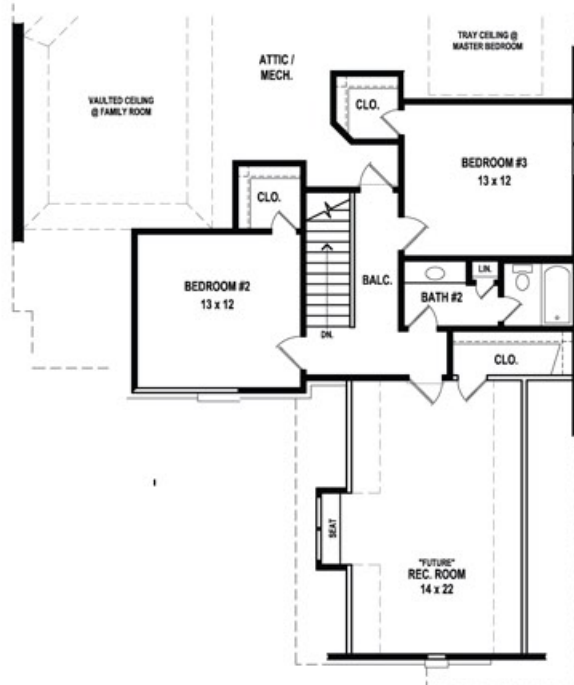

Robinwood Forest

SERIES

The Cumberland Plan

2417 Heated Square Feet

Artist rendering only and subject to change.

To find out how easy it is to build your new Westin Home, go to:

www.EasyBuild.us

"OPTIONAL" MASTER BATH
ADDS 90 SQ. FT. HEATED

FIRST LEVEL FLOOR PLAN

SECOND LEVEL FLOOR PLAN

Westin
HOMES

228.875.0002

westinhomes.com

Plans, prices, dimensions, specifications, materials and availability of homes or communities are subject to change without notice or obligation