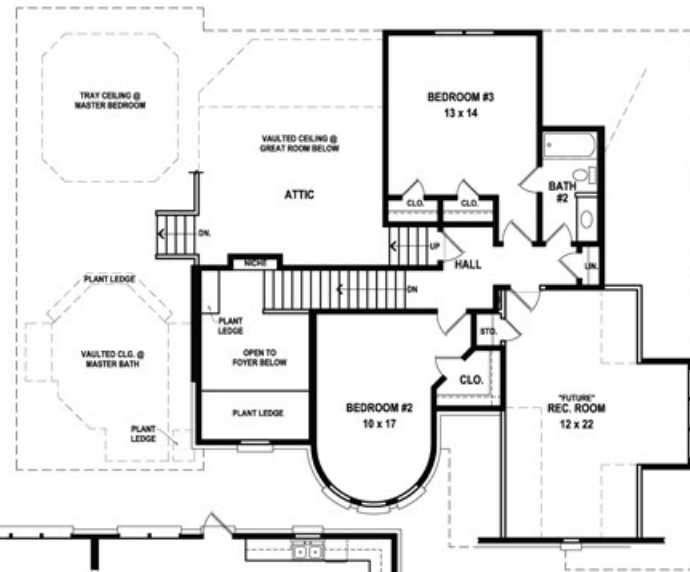

Robinwood Forest

SERIES

The Darcy Plan

2680 Heated Square Feet

Artist rendering only and subject to change.

To find out how easy it is to build your new Westin Home, go to:
www.EasyBuild.us

Westin
HOMES

228.875.0002
westinhomes.com

"OPTIONAL"
SITTING ROOM
ADDS 115 SQ. FT. HEATED

SECOND LEVEL FLOOR PLAN

FIRST LEVEL FLOOR PLAN