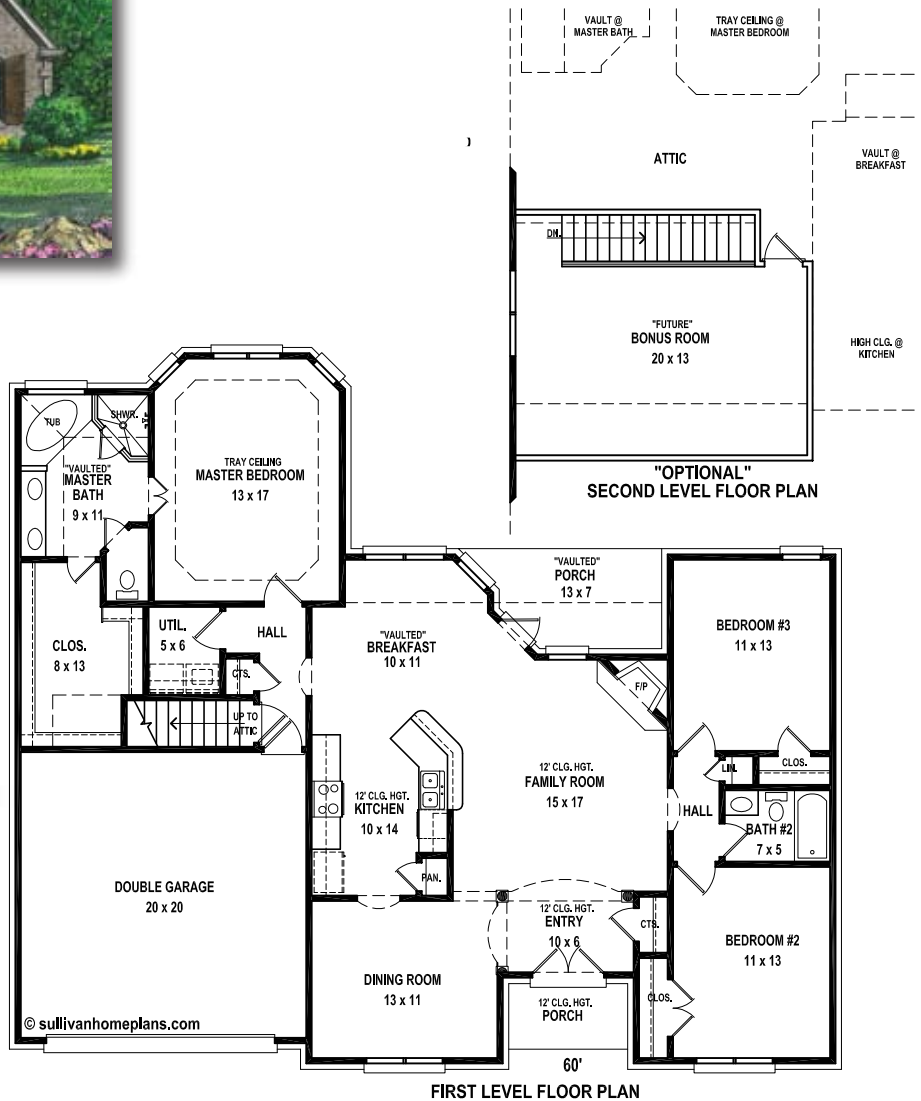

## SERIES

### The Drayton Hall Plan

1839 Heated Square Feet  
308 Future Bonus Square Feet

Artist rendering only and subject to change.

To find out how easy it is to build your new Westin Home, go to:

[www.EasyBuild.us](http://www.EasyBuild.us)