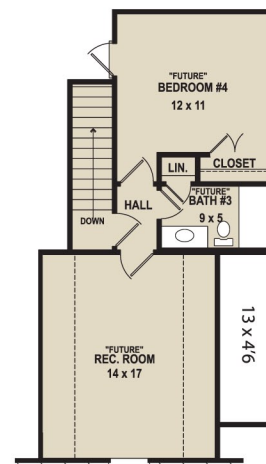

### The Iverson Plan

1800 Heated Square Feet  
575 Future Bonus Square Feet

Artist rendering only and subject to change.

To find out how easy it is to build your new Westin Home, go to:

[www.EasyBuild.us](http://www.EasyBuild.us)

FIRST LEVEL FLOOR PLAN

"OPTIONAL" SECOND LEVEL FLOOR PLAN

"OPTIONAL" SITTING AREA @ MASTER BEDROOM  
ADDS 68 SQ. FT. HEATED

Westin  
HOMES

228.875.0002

[westinhomes.com](http://westinhomes.com)