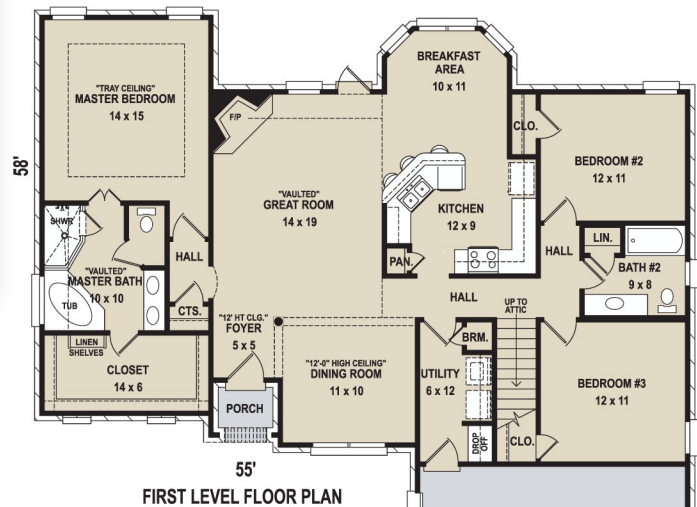

### The Iverson Plan

1800 Heated Square Feet  
575 Future Bonus Square Feet

Artist rendering only and subject to change.

To find out how easy it is to build your new Westin Home, go to:

[www.EasyBuild.us](http://www.EasyBuild.us)

FIRST LEVEL FLOOR PLAN

"OPTIONAL" SECOND LEVEL FLOOR PLAN

"OPTIONAL" SITTING AREA @ MASTER BEDROOM  
ADDS 68 SQ. FT. HEATED

Westin  
HOMES

228.875.0002

[westinhomes.com](http://westinhomes.com)