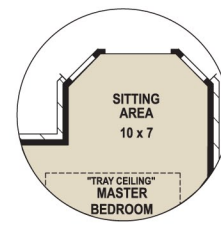

### The Iverson Plan

1800 Heated Square Feet  
575 Future Bonus Square Feet

Artist rendering only and subject to change.

To find out how easy it is to build your new Westin Home, go to:

[www.EasyBuild.us](http://www.EasyBuild.us)

FIRST LEVEL FLOOR PLAN

"OPTIONAL" SECOND LEVEL FLOOR PLAN

"OPTIONAL" SITTING AREA @ MASTER BEDROOM  
ADDS 68 SQ. FT. HEATED

Westin  
HOMES

228.875.0002

[westinhomes.com](http://westinhomes.com)