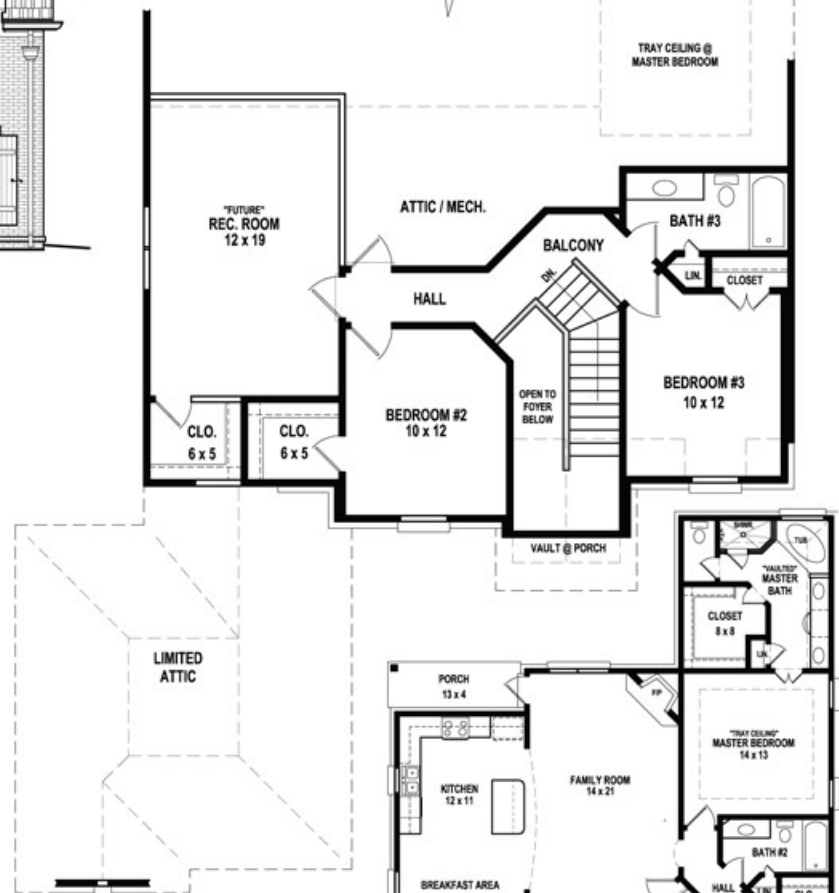

Robinwood Forest

SERIES

The Jewell Plan

2213 Heated Square Feet

To find out how easy it is to build your new Westin Home, go to:

www.EasyBuild.us

Artist rendering only and subject to change.

Westin
HOMES

228.875.0002
westinhomes.com

SECOND LEVEL FLOOR PLAN

"OPTIONAL" MASTER BATH
ADDS 68 SQ. FT. HEATED

FIRST LEVEL FLOOR PLAN