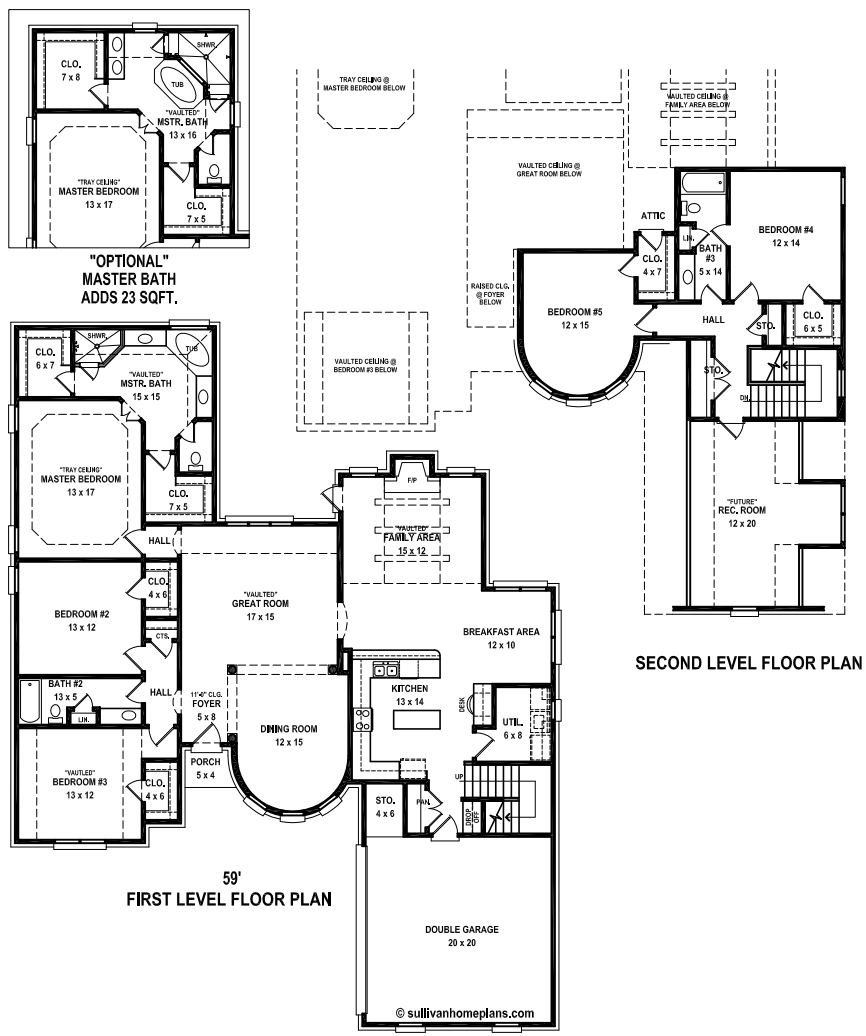

Robinwood Forest

SERIES

The Stonebridge Plan

3140 Heated Square Feet
297 Future Bonus Square Feet

Artist rendering only and subject to change.

To find out how easy it is to build your new Westin Home, go to:
www.EasyBuild.us