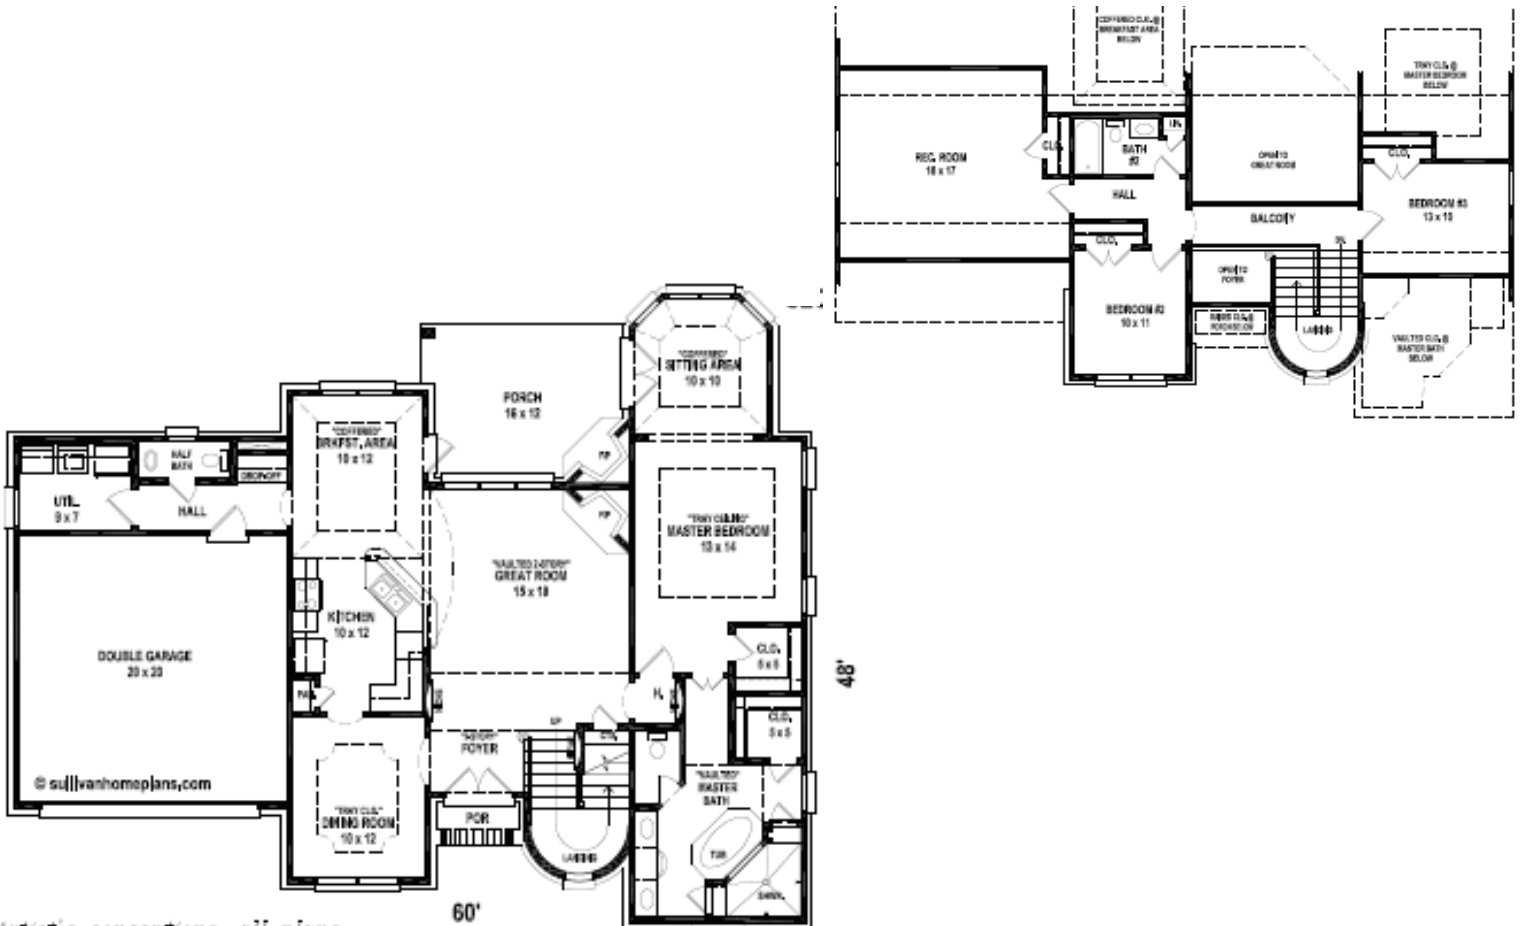

Snowden Grove

Chessbrook Plan-2486 Heated sq. ft.
3 Bedrooms, 2.5 Baths

FIRST LEVEL FLOOR PLAN

Artist's conceptions, all plans subject to change.

27 05-06-09

662-890-5588 | 1-877-8-WESTIN | WestinHomes.com