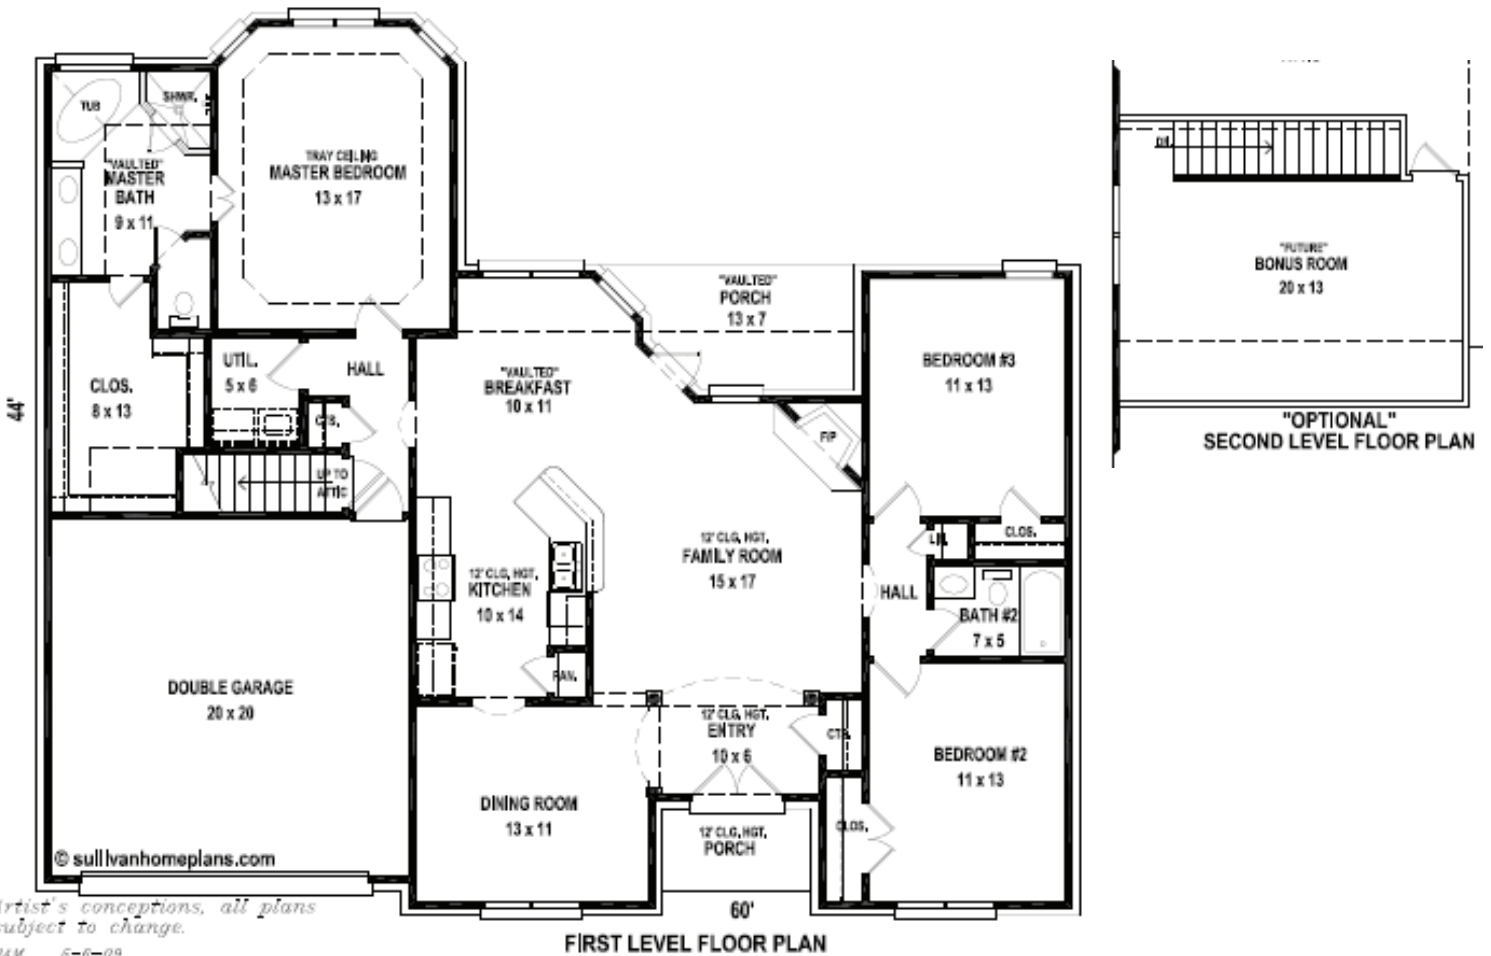

# Snowden Grove

Drayton Hall Plan-1839 Heated sq. ft.  
 3 Bedrooms, 2 Baths  
 308 Future Bonus Sq. ftg.

662-890-5588 | 1-877-8-WESTIN | WestinHomes.com

Plans, prices, dimensions, specifications, materials and availability of homes or communities are subject to change without notice or obligation