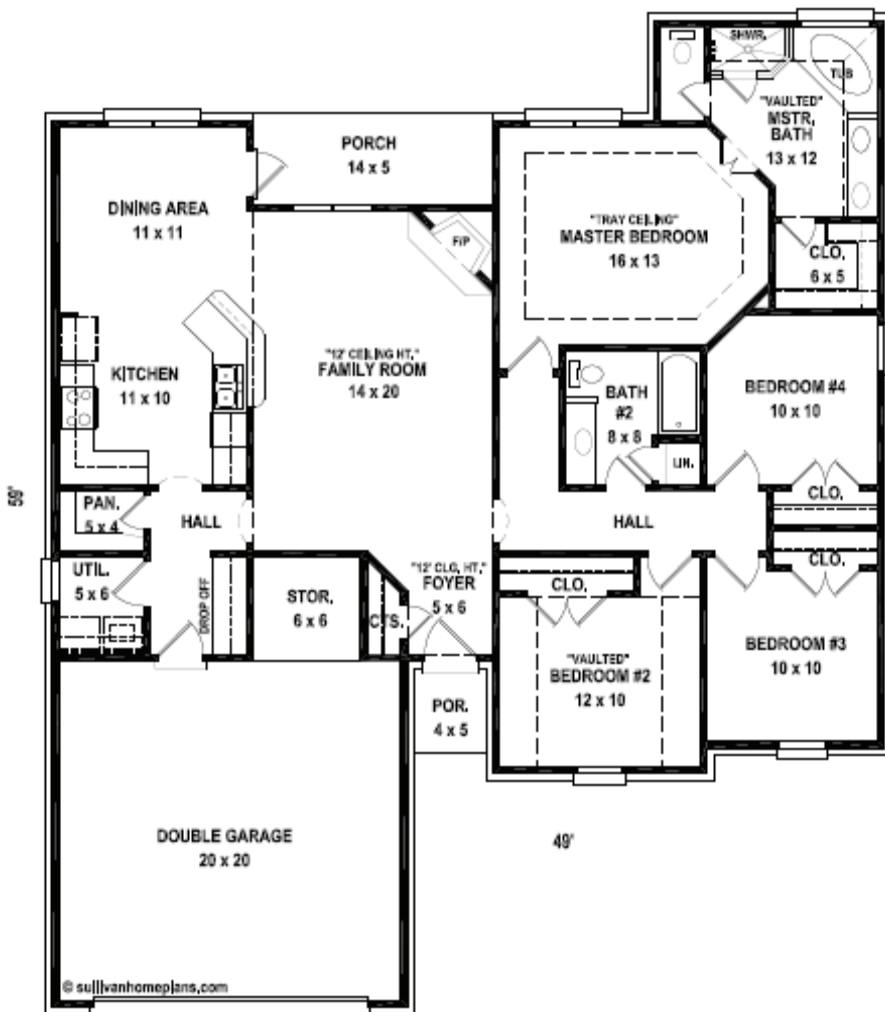

Snowden Grove

Emory Plan-1714 Heated sq. ft.
4 Bedrooms, 2 Baths

662-890-5588 | 1-877-8-WESTIN | WestinHomes.com

Plans, prices, dimensions, specifications, materials and availability of homes or communities are subject to change without notice or obligation