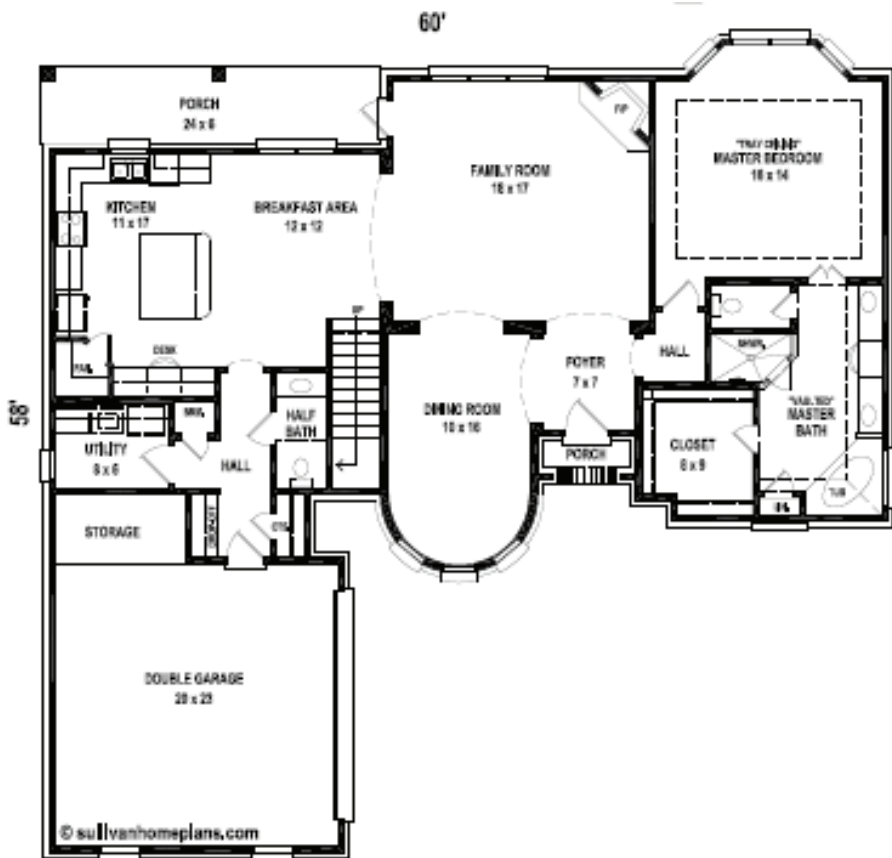

Snowden Grove

Hartwick Plan-2437 Heated sq. ft.
 3 Bedrooms, 2.5 Baths
 368 Future Bonus sq. ftg.

662-890-5588 | 1-877-8-WESTIN | WestinHomes.com

Plans, prices, dimensions, specifications, materials and availability of homes or communities are subject to change without notice or obligation