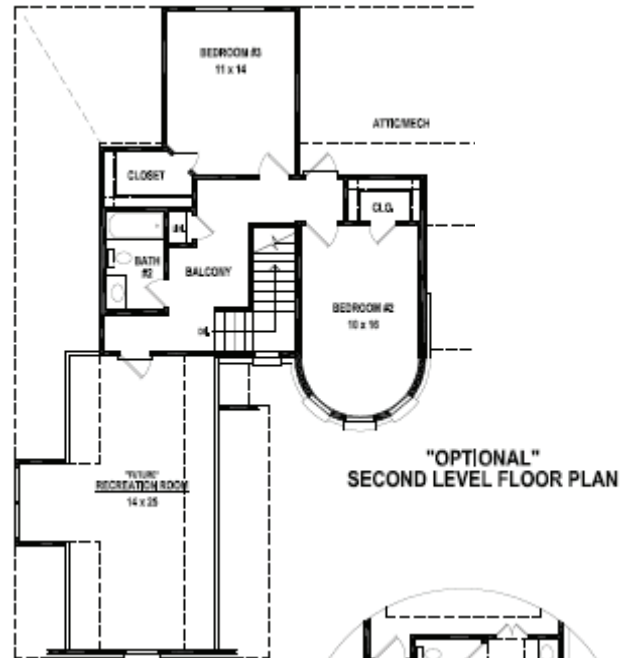

Snowden Grove

Hartwick Plan-2437 Heated sq. ft.
 3 Bedrooms, 2.5 Baths
 368 Future Bonus sq. ftg.

662-890-5588 | 1-877-8-WESTIN | WestinHomes.com

Plans, prices, dimensions, specifications, materials and availability of homes or communities are subject to change without notice or obligation