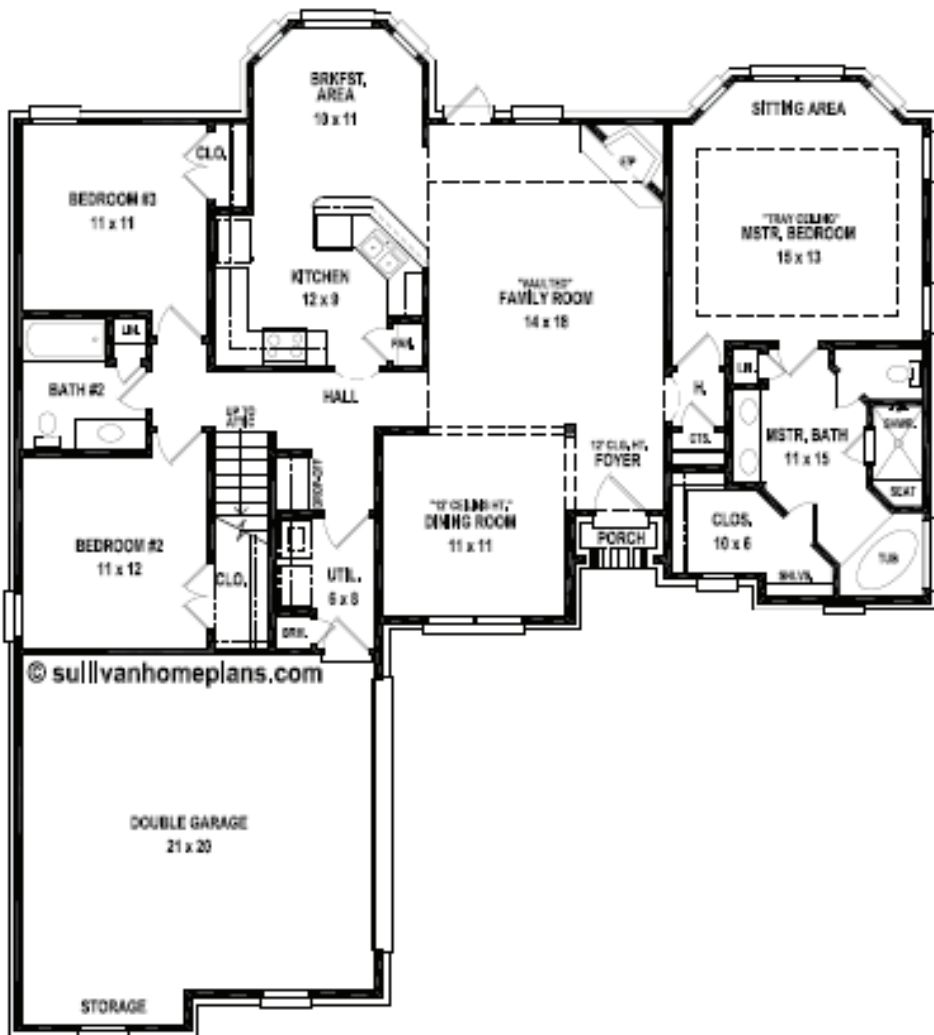

Snowden Grove

Huntington Plan-1799 Heated sq. ft.
4 Bedrooms, 3 Baths
573 Future Bonus Sq. ftg.

"OPTIONAL"
SECOND LEVEL FLOOR PLAN

662-890-5588 | 1-877-8-WESTIN | WestinHomes.com

Plans, prices, dimensions, specifications, materials and availability of homes or communities are subject to change without notice or obligation