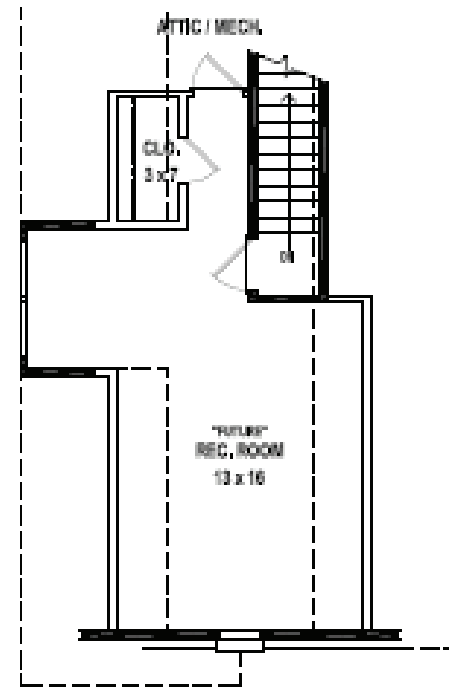

Snowden Grove

Huntington Plan-1799 Heated sq. ft.
4 Bedrooms, 3 Baths
573 Future Bonus Sq. ftg.

"OPTIONAL"
SECOND LEVEL FLOOR PLAN

662-890-5588 | 1-877-8-WESTIN | WestinHomes.com

Plans, prices, dimensions, specifications, materials and availability of homes or communities are subject to change without notice or obligation