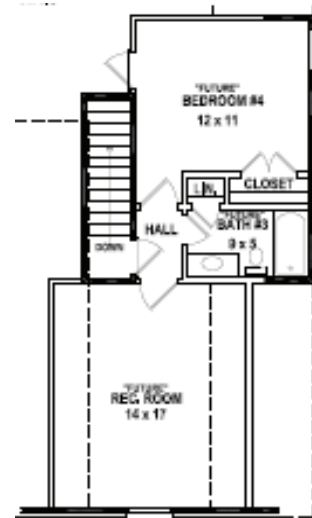

Snowden Grove

Iverson Plan-1791 Heated sq. ft.
 3 Bedrooms, 2 Baths
 513 Future Bonus Sq. ftg.

"OPTIONAL" SITTING AREA @ MASTER BEDROOM ADDS 68 SQ. FT. HEATED

Plans, prices, dimensions, specifications, materials and availability of homes or communities are subject to change without notice or obligation