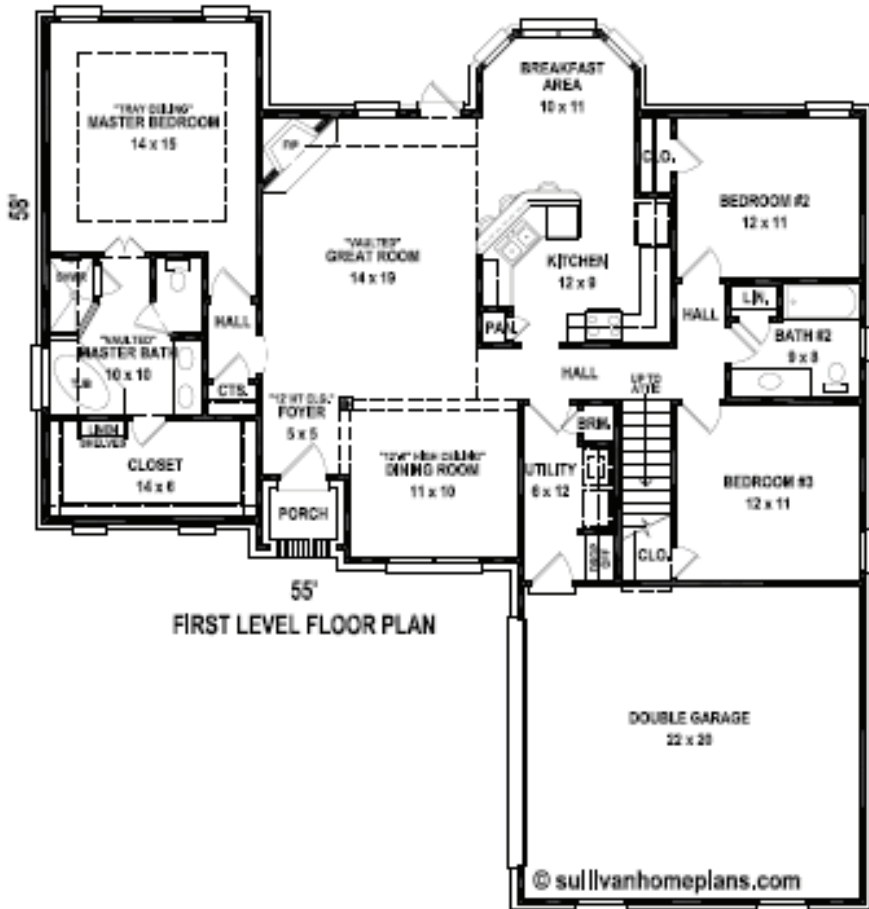

Snowden Grove

Iverson Plan-1791 Heated sq. ft.
 3 Bedrooms, 2 Baths
 513 Future Bonus Sq. ftg.

"OPTIONAL" SITTING AREA @ MASTER BEDROOM ADDS 68 SQ. FT. HEATED

Plans, prices, dimensions, specifications, materials and availability of homes or communities are subject to change without notice or obligation