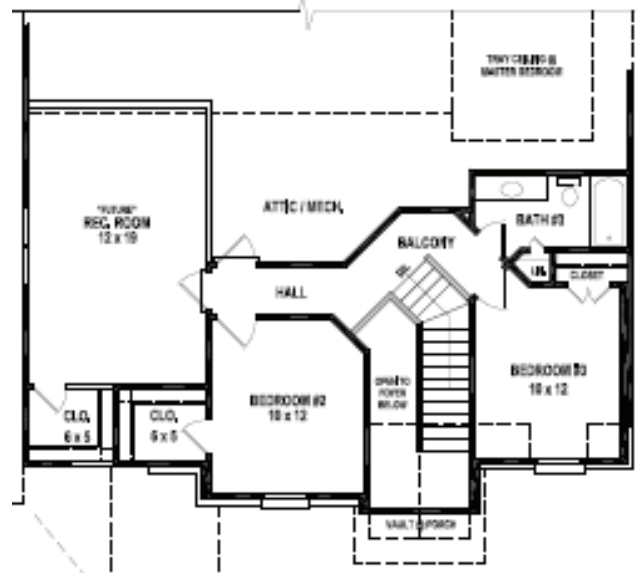

# Snowden Grove

Jewell Plan-2241 Heated sq. ft.  
 4 Bedrooms, 3 Baths,  
 283 Future Bonus sq. ftg.

662-890-5588

| 1-877-8-WESTIN

| WestinHomes.com

Plans, prices, dimensions, specifications, materials and availability of homes or communities are subject to change without notice or obligation