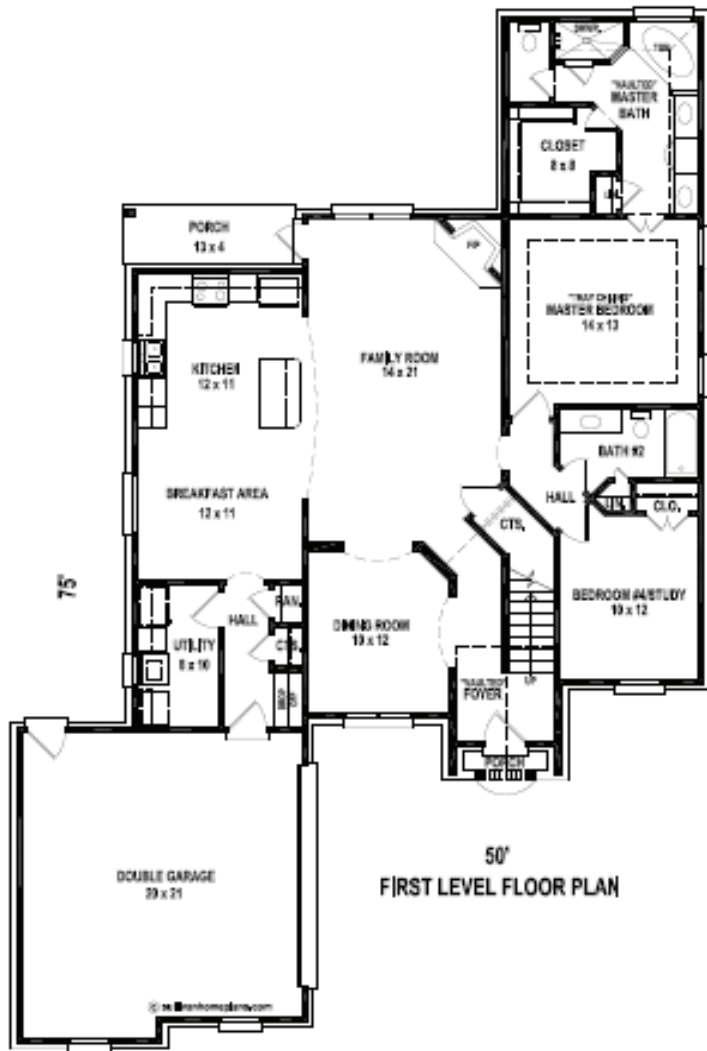

# Snowden Grove

Jewell Plan-2241 Heated sq. ft.  
 4 Bedrooms, 3 Baths,  
 283 Future Bonus sq. ftg.

662-890-5588

| 1-877-8-WESTIN

| WestinHomes.com

Plans, prices, dimensions, specifications, materials and availability of homes or communities are subject to change without notice or obligation