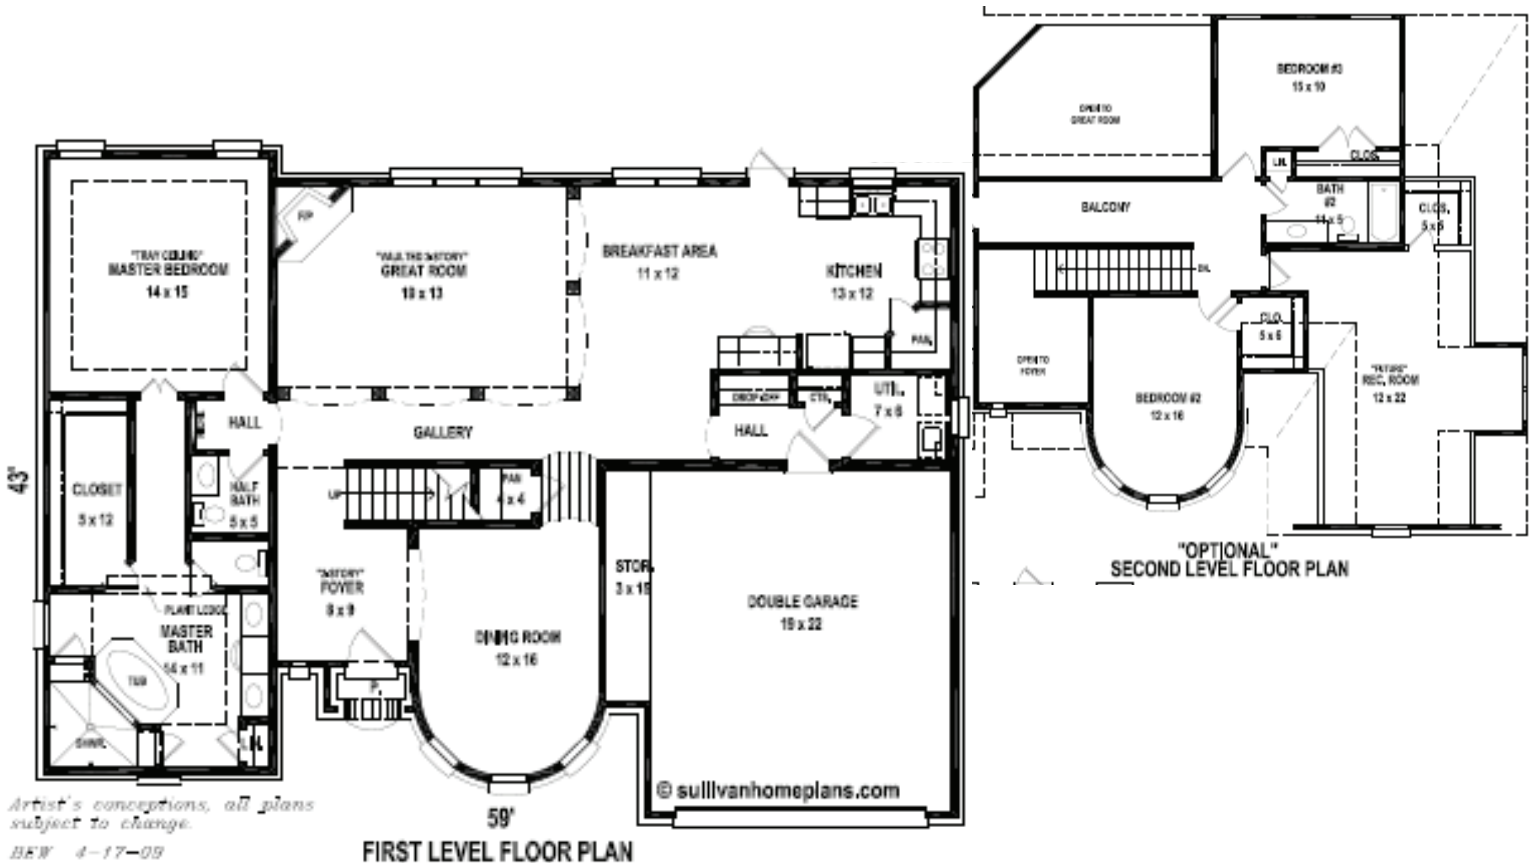

Snowden Grove

Wellbourne Plan-2494 Heated sq. ft.
 3 Bedrooms, 2.5 Baths
 369 Future Bonus Sq. ftg.

662-890-5588 | 1-877-8-WESTIN | WestinHomes.com

Plans, prices, dimensions, specifications, materials and availability of homes or communities are subject to change without notice or obligation