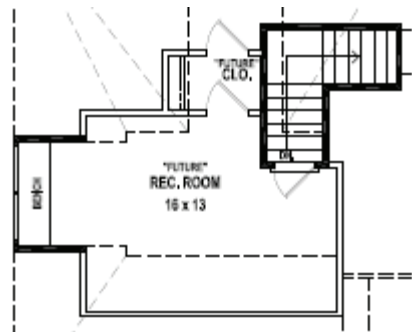

Wexler Plan-2072 Heated sq. ft.
3 Bedrooms, 2 Baths,
299 Future Bonus sq. ftg.

"OPTIONAL" BAY
ADDS 26 SQFT.

47' (50' w/ OPT. BAY)

59'

FIRST LEVEL FLOOR PLAN

Artist's conceptions, all plans
subject to change.