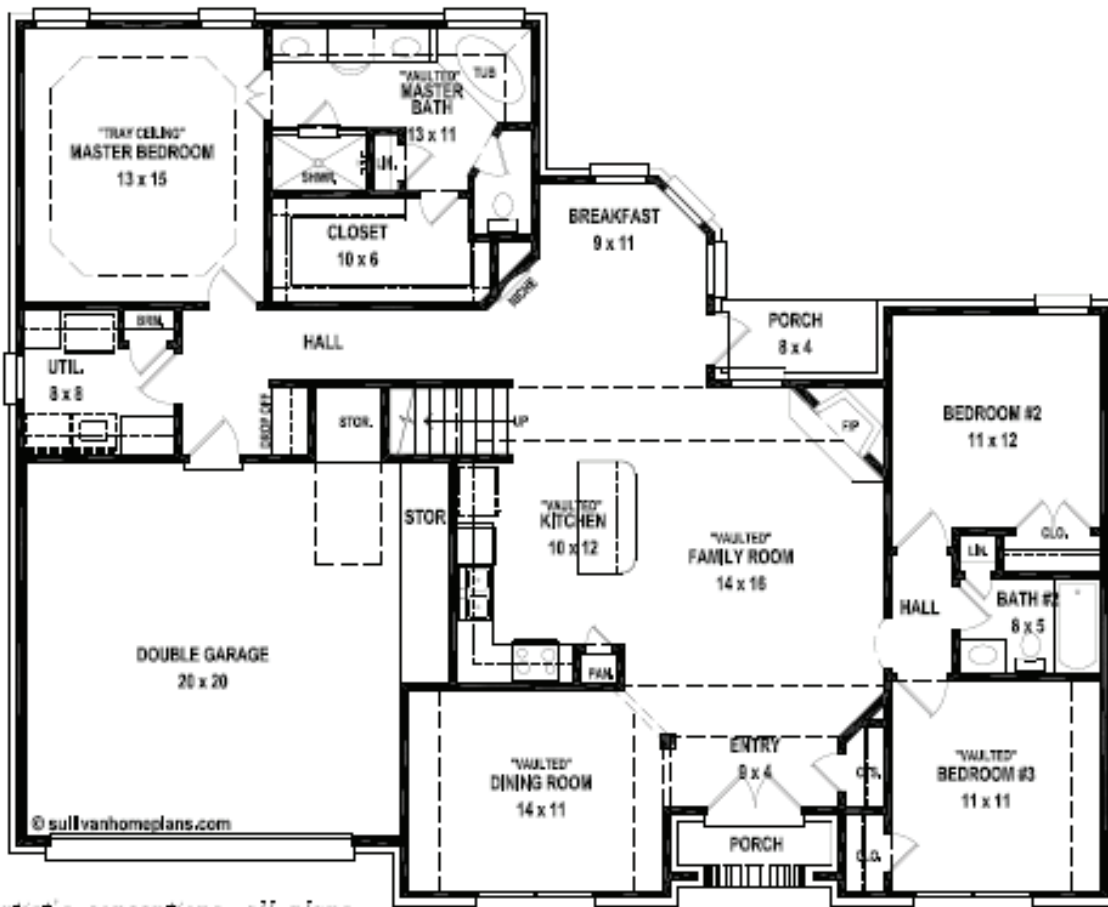

Wexler Plan-2072 Heated sq. ft.
3 Bedrooms, 2 Baths,
299 Future Bonus sq. ftg.

"OPTIONAL" BAY
ADDS 26 SQFT.

47' (50' w/ OPT. BAY)

59'

FIRST LEVEL FLOOR PLAN

Artist's conceptions, all plans
subject to change.