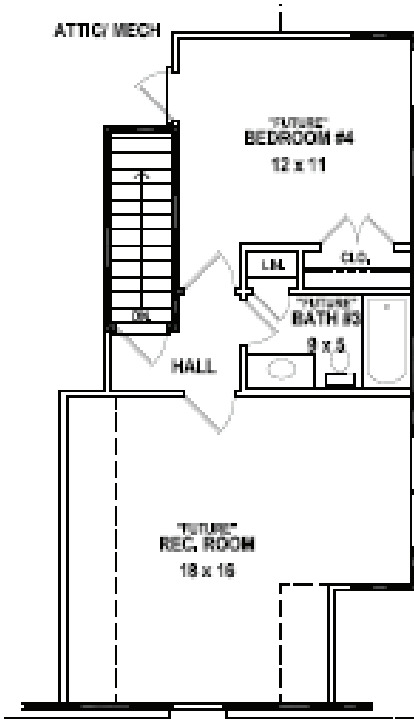

# Snowden Grove

Whitley Plan-2084 Heated sq. ft.  
3 Bedrooms, 2 Baths  
573 Future Bonus Sq. ftg.

"OPTIONAL"  
SECOND LEVEL FLOOR PLAN

© sullivanhomeplans.com

662-890-5588 | 1-877-8-WESTIN | WestinHomes.com