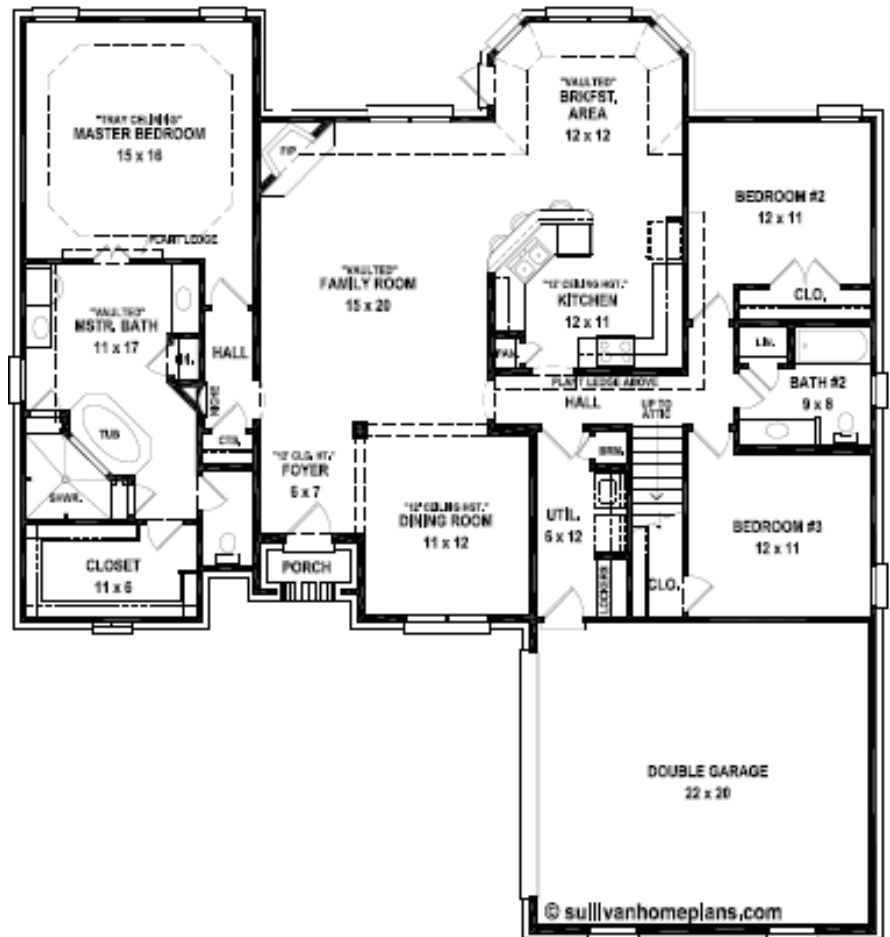

# Snowden Grove

Whitley Plan-2084 Heated sq. ft.  
3 Bedrooms, 2 Baths  
573 Future Bonus Sq. ftg.

"OPTIONAL"  
SECOND LEVEL FLOOR PLAN

© sullivanhomeplans.com

662-890-5588 | 1-877-8-WESTIN | WestinHomes.com